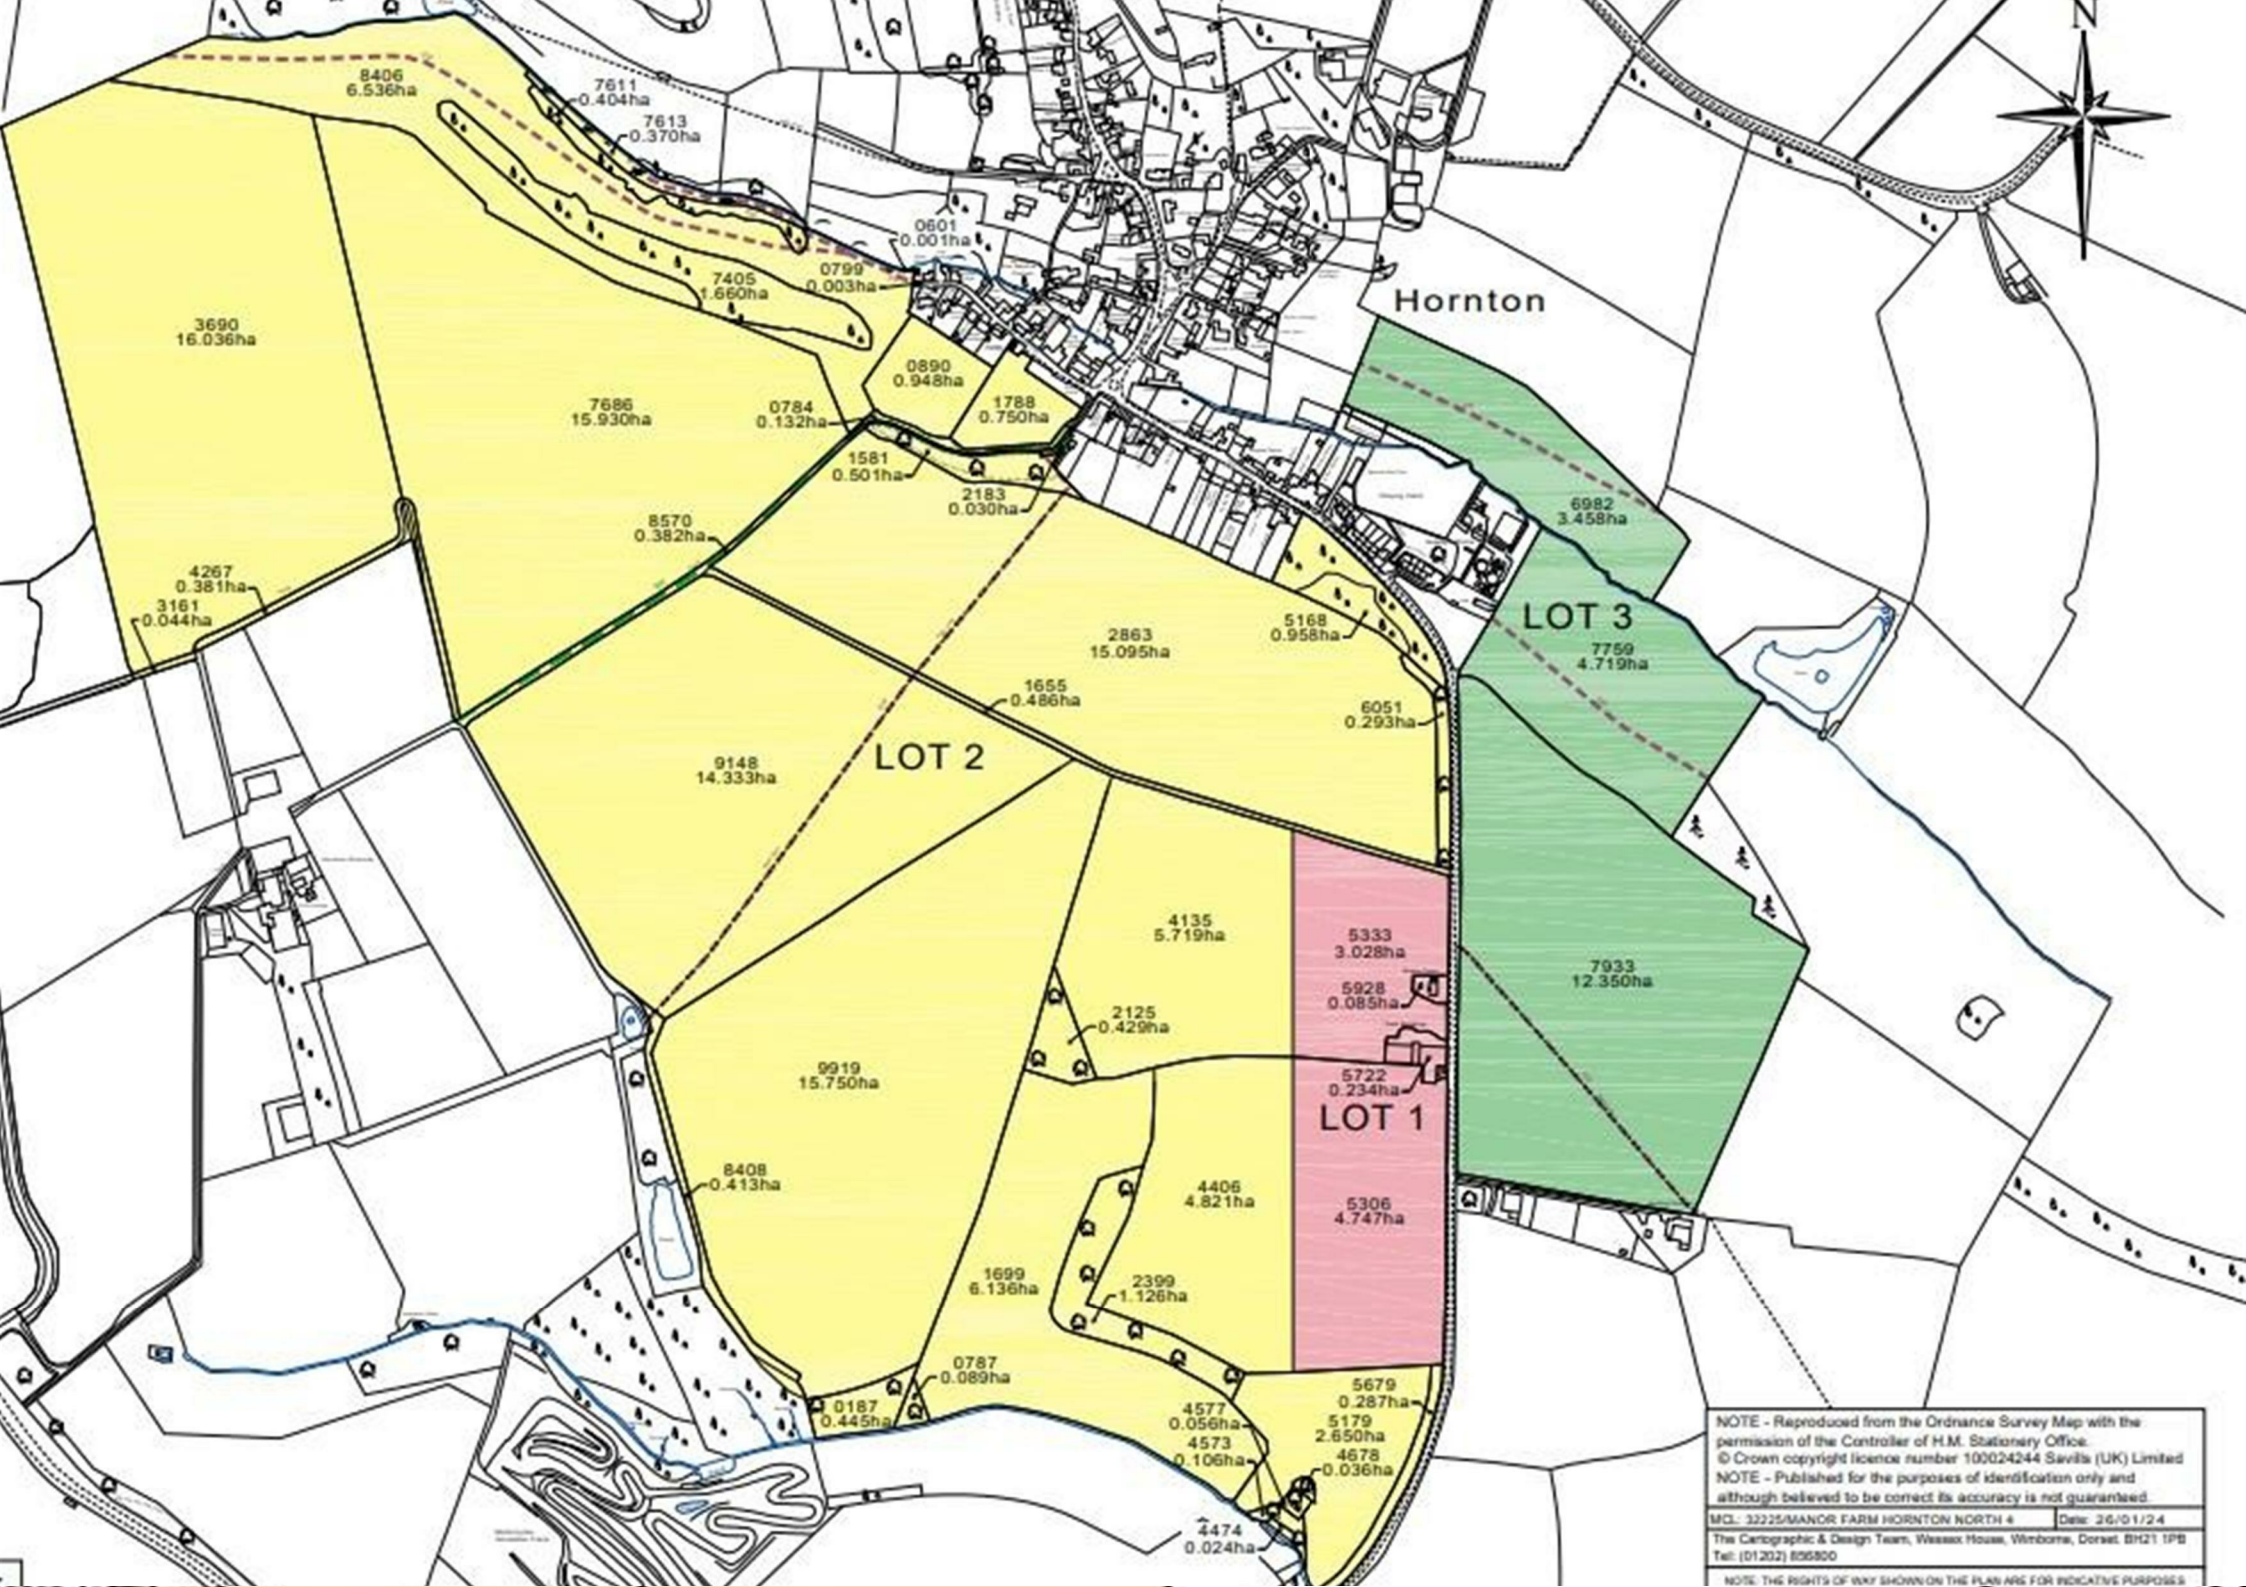

NOTE - Reproduced from the Ordnance Survey Map with the permission of the Controller of H.M. Stationery Office.
 © Crown copyright licence number 100024244 Savills (UK) Limited
 NOTE - Published for the purposes of identification only and although believed to be correct its accuracy is not guaranteed.
 MCL: 32225/MANOR FARM HORNTON NORTH 4 Date: 26/01/24
 The Cartographic & Design Team, Wessex House, Wimborne, Dorset, BH21 1PB
 Tel: (01202) 896800
 NOTE: THE RIGHTS OF WAY SHOWN ON THE PLAN ARE FOR INDICATIVE PURPOSES