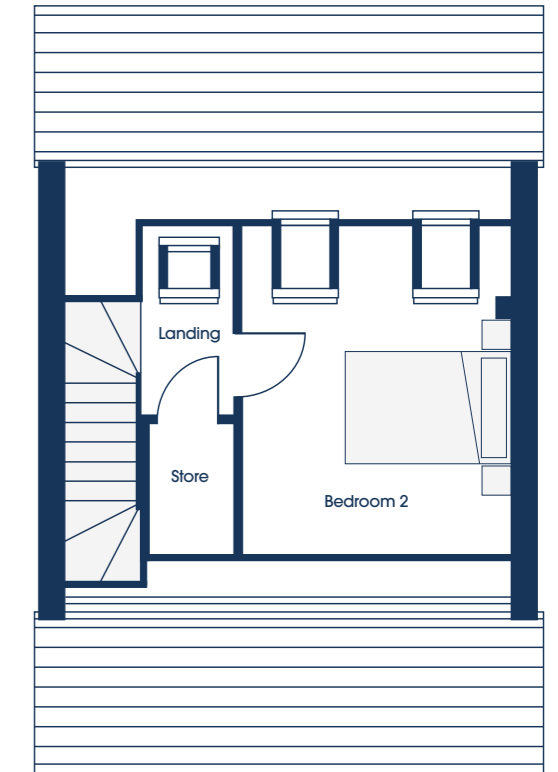

KINGSWOOD
HOMES

Better. All Round.

THORNWORTHY
4 BEDROOM HOME

THE MARKET QUARTER
AT HATHERLEIGH

GROUND FLOOR OPTIONS

1 FAMILY

Living Room	3.27m* x 5.15m*	10'8" x 16'10"
Kitchen/Dining	5.36m x 2.98m	17'7" x 9'9"
WC	0.90m x 1.70m	2'11" x 5'7"

* maximum dimensions
† sloping roof

FIRST FLOOR OPTIONS

1 SLEEP

Master Bedroom	3.18m x 2.95m*	10'5" x 9'8"
En Suite	1.40m x 2.20m	4'7" x 7'2"
Bedroom 3	3.18m x 2.81m	10'5" x 9'2"
Bedroom 4	2.06m x 2.95m	6'9" x 9'8"
Bathroom	2.06m x 1.70m	6'9" x 5'7"

2 SLEEP LUX

Master Bedroom	5.36m x 2.95m	17'6" x 9'8"
En Suite	1.40m x 2.20m	4'7" x 7'2"
Bedroom 3	3.18m x 4.02m*	10'5" x 13'2"
Bathroom	2.06m x 1.70m	6'9" x 5'7"

SECOND FLOOR OPTIONS

3 SLEEP

Bedroom 2	3.25m x 3.93m†	10'8" x 12'11"†
-----------	----------------	-----------------

SHAPE YOUR HOME

They say you can't put a round peg in a square hole. We get that. Which is why we give every Kingswood Home buyer a unique opportunity to shape their home from the very start.

You'll see a key of shapes on every floorplan, these show you just how flexible the floorspace is. Whether you need office space, more room for the kids to play, space to entertain or that extra bathroom to avoid the morning rush, with Kingswood the possibilities are almost endless.