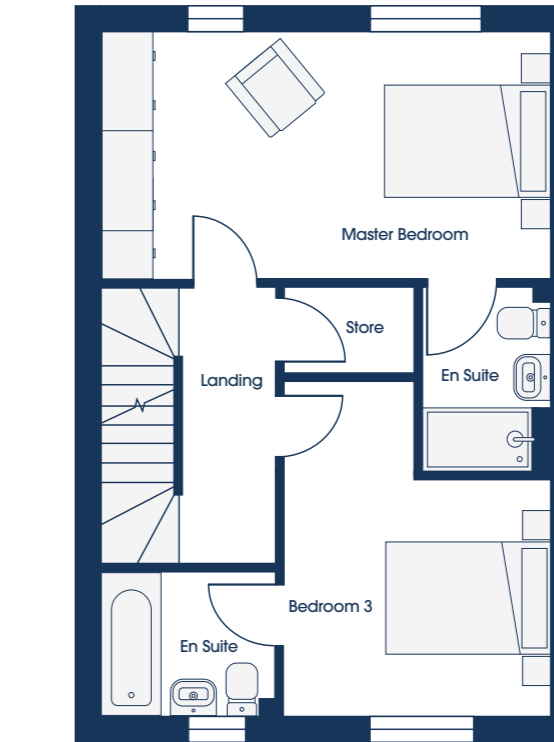

KINGSWOOD
HOMES

Better. All Round.

THORNWORTHY
4 BEDROOM HOME

THE MARKET QUARTER
AT HATHERLEIGH

GROUND FLOOR OPTIONS

1 FAMILY

Living Room	3.27m* x 5.15m*	10'8" x 16'10"
Kitchen/Dining	5.36m x 2.98m	17'7" x 9'9"
WC	0.90m x 1.70m	2'11" x 5'7"

* maximum dimensions
† sloping roof

FIRST FLOOR OPTIONS

1 SLEEP

Master Bedroom	3.18m x 2.95m*	10'5" x 9'8"
En Suite	1.40m x 2.20m	4'7" x 7'2"
Bedroom 3	3.18m x 2.81m	10'5" x 9'2"
Bedroom 4	2.06m x 2.95m	6'9" x 9'8"
Bathroom	2.06m x 1.70m	6'9" x 5'7"

2 SLEEP LUX

Master Bedroom	5.36m x 2.95m	17'6" x 9'8"
En Suite	1.40m x 2.20m	4'7" x 7'2"
Bedroom 3	3.18m x 4.02m*	10'5" x 13'2"
Bathroom	2.06m x 1.70m	6'9" x 5'7"

SECOND FLOOR OPTIONS

3 SLEEP

Bedroom 2	3.25m x 3.93m†	10'8" x 12'11"†
-----------	----------------	-----------------

SHAPE YOUR HOME

They say you can't put a round peg in a square hole. We get that. Which is why we give every Kingswood Home buyer a unique opportunity to shape their home from the very start.

You'll see a key of shapes on every floorplan, these show you just how flexible the floorspace is. Whether you need office space, more room for the kids to play, space to entertain or that extra bathroom to avoid the morning rush, with Kingswood the possibilities are almost endless.