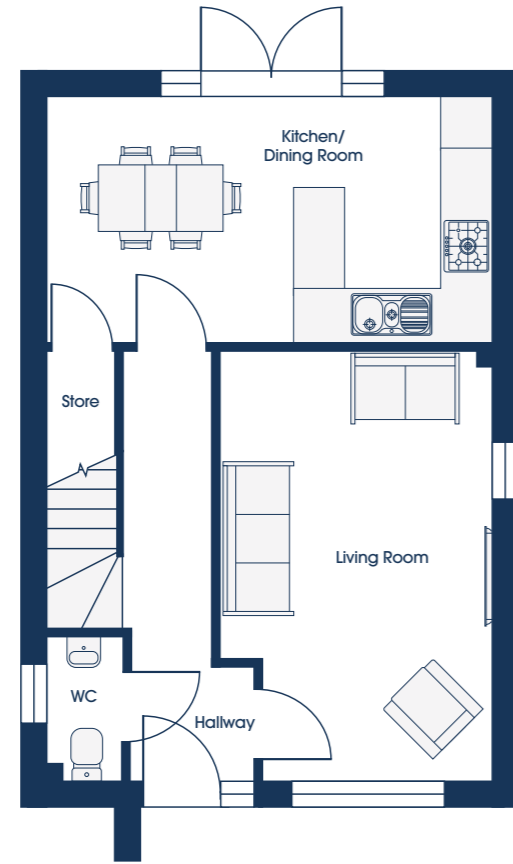

KINGSWOOD
HOMES

Better. All Round.

THORNWORTHY
4 BEDROOM HOME

THE MARKET QUARTER
AT HATHERLEIGH

GROUND FLOOR OPTIONS

1 FAMILY

Living Room	3.27m* x 5.15m*	10'8" x 16'10"
Kitchen/Dining	5.36m x 2.98m	17'7" x 9'9"
WC	0.90m x 1.70m	2'11" x 5'7"

* maximum dimensions
† sloping roof

FIRST FLOOR OPTIONS

1 SLEEP

Master Bedroom	3.18m x 2.95m*	10'5" x 9'8"
En Suite	1.40m x 2.20m	4'7" x 7'2"
Bedroom 3	3.18m x 2.81m	10'5" x 9'2"
Bedroom 4	2.06m x 2.95m	6'9" x 9'8"
Bathroom	2.06m x 1.70m	6'9" x 5'7"

2 SLEEP LUX

Master Bedroom	5.36m x 2.95m	17'6" x 9'8"
En Suite	1.40m x 2.20m	4'7" x 7'2"
Bedroom 3	3.18m x 4.02m*	10'5" x 13'2"
Bathroom	2.06m x 1.70m	6'9" x 5'7"

SECOND FLOOR OPTIONS

3 SLEEP

Bedroom 2	3.25m x 3.93m†	10'8" x 12'11"†
-----------	----------------	-----------------

SHAPE YOUR HOME

They say you can't put a round peg in a square hole. We get that. Which is why we give every Kingswood Home buyer a unique opportunity to shape their home from the very start.

You'll see a key of shapes on every floorplan, these show you just how flexible the floorspace is. Whether you need office space, more room for the kids to play, space to entertain or that extra bathroom to avoid the morning rush, with Kingswood the possibilities are almost endless.