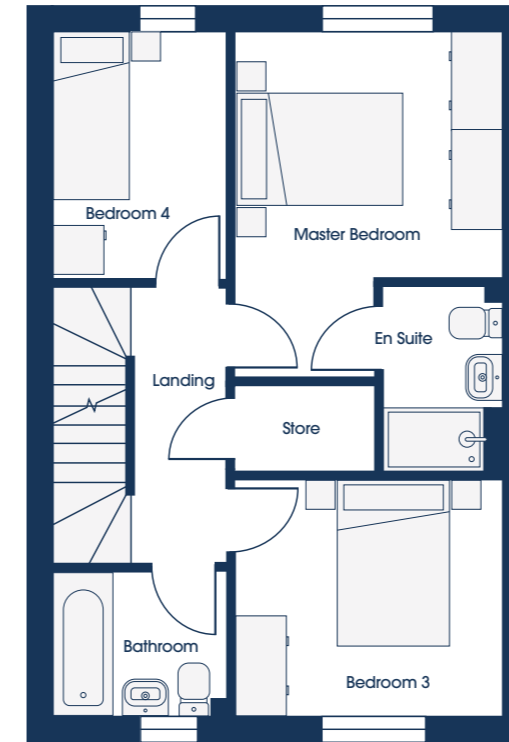

KINGSWOOD
HOMES

Better. All Round.

THORNWORTHY
4 BEDROOM HOME

THE MARKET QUARTER
AT HATHERLEIGH

GROUND FLOOR OPTIONS

1 FAMILY

Living Room	3.27m* x 5.15m*	10'8" x 16'10"
Kitchen/Dining	5.36m x 2.98m	17'7" x 9'9"
WC	0.90m x 1.70m	2'11" x 5'7"

* maximum dimensions
† sloping roof

FIRST FLOOR OPTIONS

1 SLEEP

Master Bedroom	3.18m x 2.95m*	10'5" x 9'8"
En Suite	1.40m x 2.20m	4'7" x 7'2"
Bedroom 3	3.18m x 2.81m	10'5" x 9'2"
Bedroom 4	2.06m x 2.95m	6'9" x 9'8"
Bathroom	2.06m x 1.70m	6'9" x 5'7"

2 SLEEP LUX

Master Bedroom	5.36m x 2.95m	17'6" x 9'8"
En Suite	1.40m x 2.20m	4'7" x 7'2"
Bedroom 3	3.18m x 4.02m*	10'5" x 13'2"
Bathroom	2.06m x 1.70m	6'9" x 5'7"

SECOND FLOOR OPTIONS

3 SLEEP

Bedroom 2	3.25m x 3.93m†	10'8" x 12'11"†
-----------	----------------	-----------------

SHAPE YOUR HOME

They say you can't put a round peg in a square hole. We get that. Which is why we give every Kingswood Home buyer a unique opportunity to shape their home from the very start.

You'll see a key of shapes on every floorplan, these show you just how flexible the floorspace is. Whether you need office space, more room for the kids to play, space to entertain or that extra bathroom to avoid the morning rush, with Kingswood the possibilities are almost endless.