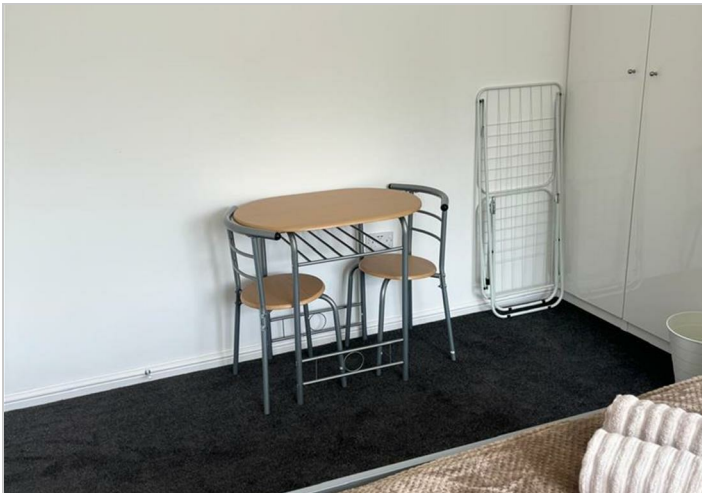

Energy Efficiency Graph

These particulars, whilst believed to be accurate are set out as a general outline only for guidance and do not constitute any part of an offer or contract. Intending purchasers should not rely on them as statements of representation of fact, but must satisfy themselves by inspection or otherwise as to their accuracy. No person in this firm's employment has the authority to make or give any representation or warranty in respect of the property.