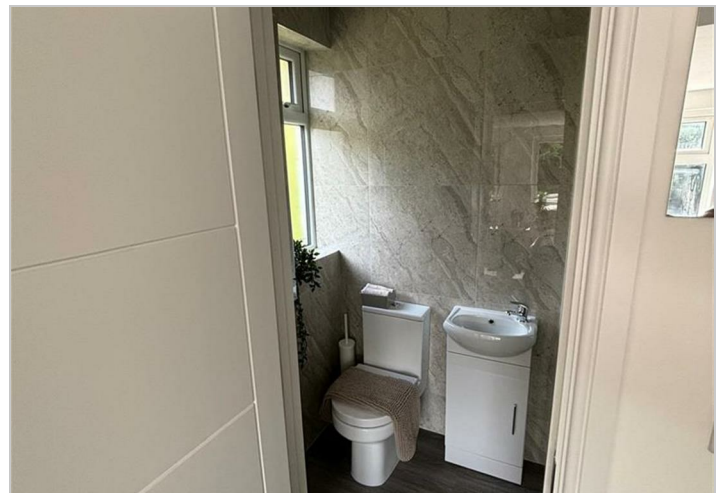

Energy Efficiency Graph

These particulars, whilst believed to be accurate are set out as a general outline only for guidance and do not constitute any part of an offer or contract. Intending purchasers should not rely on them as statements of representation of fact, but must satisfy themselves by inspection or otherwise as to their accuracy. No person in this firm's employment has the authority to make or give any representation or warranty in respect of the property.