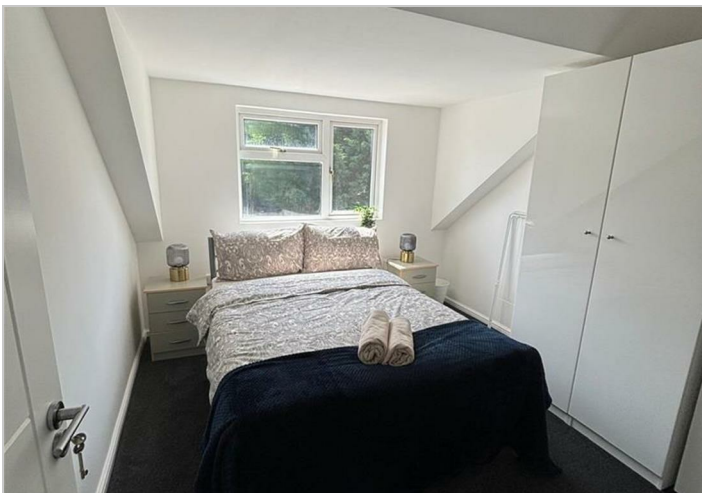

Energy Efficiency Graph

These particulars, whilst believed to be accurate are set out as a general outline only for guidance and do not constitute any part of an offer or contract. Intending purchasers should not rely on them as statements of representation of fact, but must satisfy themselves by inspection or otherwise as to their accuracy. No person in this firm's employment has the authority to make or give any representation or warranty in respect of the property.