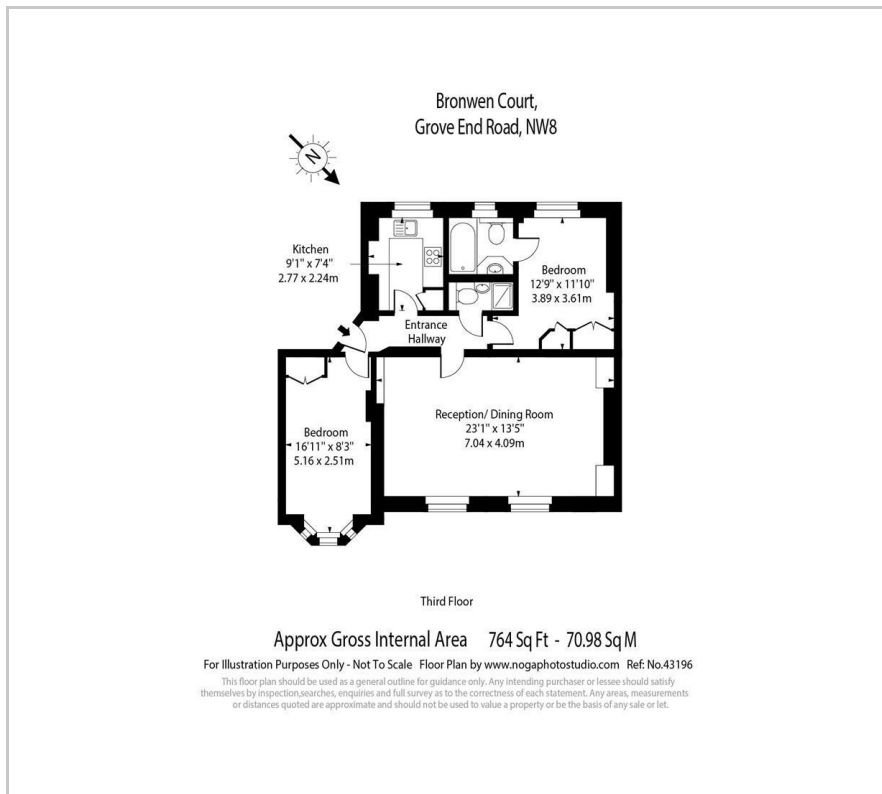

Bronwen Court Grove End Road

, London, NW8 9RX

£2,000 Per month

- 2 Bedrooms
- 2 bathrooms
- 1 en suite
- 10 min walk to Maida Vale Station
- 10 min walk to St Johns Wood Station

Viewing

Please contact us on 020 3198 4517 if you wish to arrange a viewing appointment for this property or require further information.

Floor Plan

Area Map

Energy Efficiency Graph

These particulars, whilst believed to be accurate are set out as a general outline only for guidance and do not constitute any part of an offer or contract. Intending purchasers should not rely on them as statements of representation of fact, but must satisfy themselves by inspection or otherwise as to their accuracy. No person in this firm's employment has the authority to make or give any representation or warranty in respect of the property.