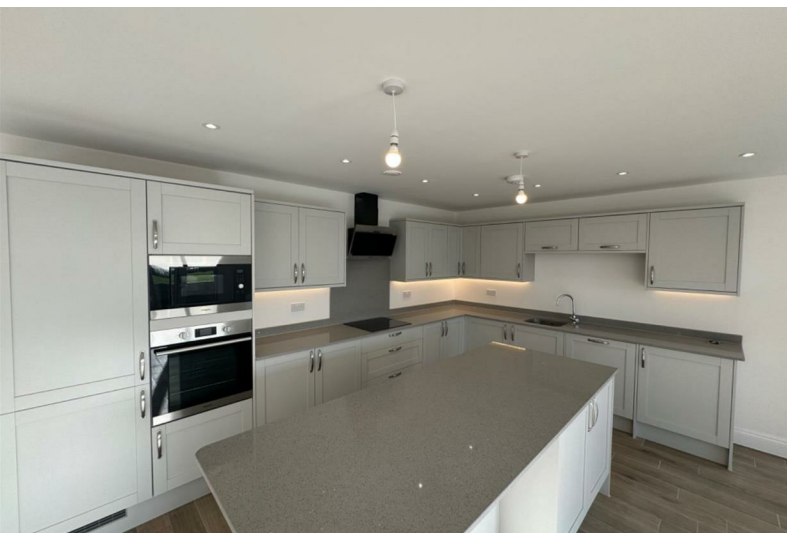

HUNTERS®

HERE TO GET *you* THERE

Tawny rise

Minster On Sea, Sheerness, ME12 3XU

Offers In Excess Of £580,000

A

Council Tax: E

5 Tawny rise