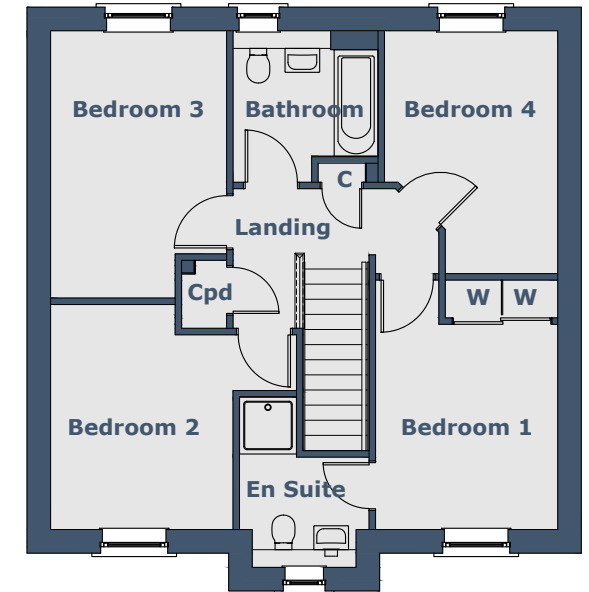

BROOM *4 Bedroom Detached Villa*

Room Sizes

Ground Floor	Metric (mm)	Imperial (ft/in)	
Lounge	3905 x 4510	12'9" x 14'9"	Maximum sizes
Kitchen/Dining	5020 x 3240	16'5" x 10'7"	
Utility	1790 x 2310	5'10" x 7'6"	
Toilet	1040 x 2310	3'4" x 7'6"	
Garage	2855 x 5435	9'4" x 17'9"	
First Floor			
Bedroom 1	2890 x 3260	9'5" x 10'8"	Excluding door recess
En Suite	2055 x 1150	6'8" x 3'9"	Excluding shower recess
Bedroom 2	2895 x 3570	9'5" x 11'8"	Maximum sizes
Bedroom 3	2795 x 4240	9'2" x 13'10"	Maximum sizes
Bedroom 4	2750 x 3855	9'0" x 12'7"	Maximum sizes
Bathroom	2300 x 1985	7'6" x 6'6"	

N.B. Room Sizes Exclude Wardrobes

Gross Floor Area 112.53m² (1211ft²)

Ground Floor

First Floor