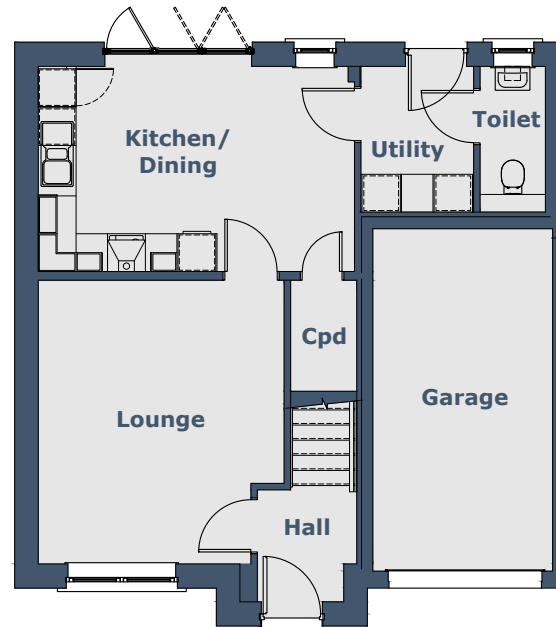

BROOM *4 Bedroom Detached Villa*

Room Sizes

Ground Floor	Metric (mm)	Imperial (ft/in)	
Lounge	3905 x 4510	12'9" x 14'9"	Maximum sizes
Kitchen/Dining	5020 x 3240	16'5" x 10'7"	
Utility	1790 x 2310	5'10" x 7'6"	
Toilet	1040 x 2310	3'4" x 7'6"	
Garage	2855 x 5435	9'4" x 17'9"	
First Floor			
Bedroom 1	2890 x 3260	9'5" x 10'8"	Excluding door recess
En Suite	2055 x 1150	6'8" x 3'9"	Excluding shower recess
Bedroom 2	2895 x 3570	9'5" x 11'8"	Maximum sizes
Bedroom 3	2795 x 4240	9'2" x 13'10"	Maximum sizes
Bedroom 4	2750 x 3855	9'0" x 12'7"	Maximum sizes
Bathroom	2300 x 1985	7'6" x 6'6"	

N.B. Room Sizes Exclude Wardrobes

Gross Floor Area 112.53m² (1211ft²)

Ground Floor

First Floor