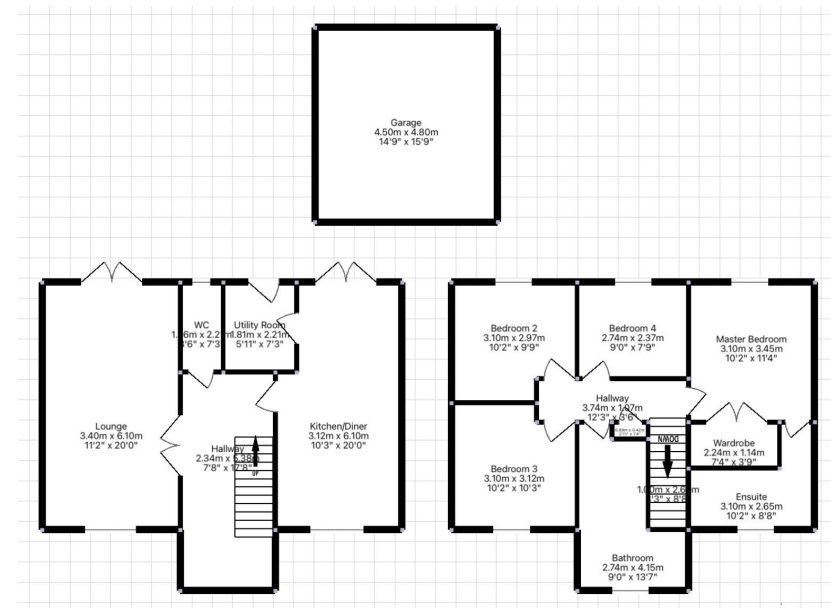

# Wheal Rose, Scorrier, Redruth, TR16 5BX

Offers In Region Of £559,000

🛏️ 4 🚿 3 🚗 2

- Luxurious 4-bedroom detached residence, boasting a double garage
- Stunning build quality and finishes throughout
- Quooker hot tap, providing instant boiling water for your culinary needs.
- Experience ultimate comfort with underfloor heating downstairs
- Detached double garage and Gym/Yoga Studio/Home Office/ Playroom in the garden.
- Electric front gates and electric garage door
- MASTER BEDROOM ENSUITE
- State-of-the-art Zip Vision Pro CCTV system
- Very high specification and exacting standard throughout.
- 2 miles from Porthowan beach!