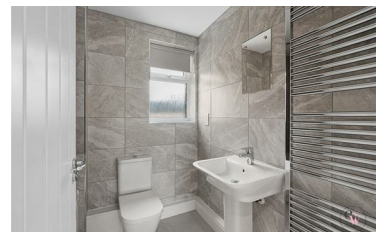

01606 514 152 info@cwestateagents.co.uk

@CWestateAgent @CWestateAgents