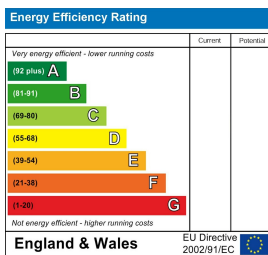

- Three Bedroom Semi-detached house
- Close to local shop and amenities
- Two reception rooms
- Off-Road Parking
- GCH and double glazed
- Large rear garden
- Good A12 and A120 access
- Ideal First time purchase or family
- CHAIN FREE

GREENWOOD
PROPERTY CONSULTANTS

GREENWOOD
PROPERTY CONSULTANTS

Harwich Road
Colchester, CO4 3DD

£250,000
: Deposit
: Available Date

Essex House
42 Crouch Street
Colchester
Essex
CO3 3HH

<http://www.greenwoodpc.co.uk>
sales@greenwoodpc.co.uk
01206 616820

Agents Note: Whilst every care has been taken to prepare these particulars, they are for guidance purposes only. All measurements are approximate and are for general guidance purposes only and whilst every care has been taken to ensure their accuracy, they should not be relied upon and potential buyers/tenants are advised to recheck the measurements

GREENWOOD
PROPERTY CONSULTANTS

GREENWOOD
PROPERTY CONSULTANTS