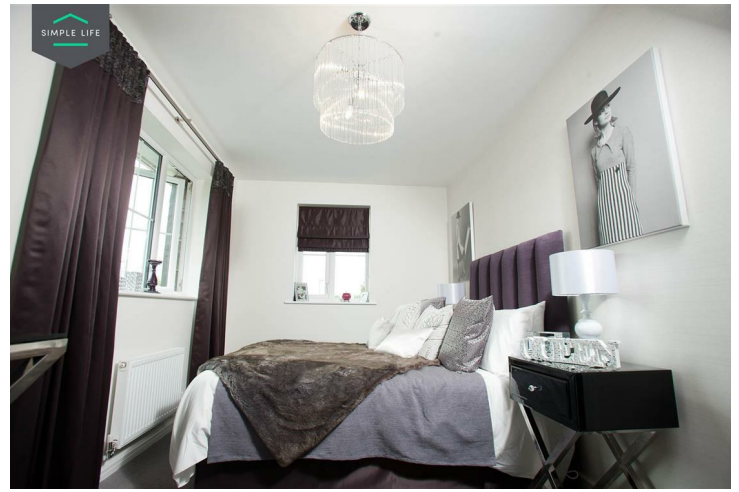

Key Features

- Car Parking Space
- Dishwasher
- Washing machine
- Carpets up the stairs and in the bedrooms
- Private back garden
- Security Alarm
- Fridge-freezer
- Modern kitchen worktops and units
- Wood-effect flooring in the kitchen

Location