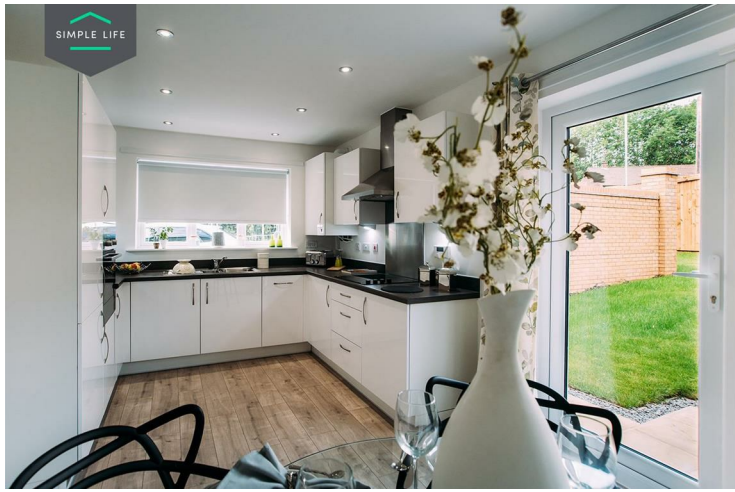

Key Features

- Private driveway
- Fitted wardrobes to master bedroom
- Fridge freezer
- Oven and hob
- Dark ash style worktops
- Security alarm system
- Dishwasher
- Washing/drying machine
- Light wash wood effect flooring
- Modern, white kitchen units

Location