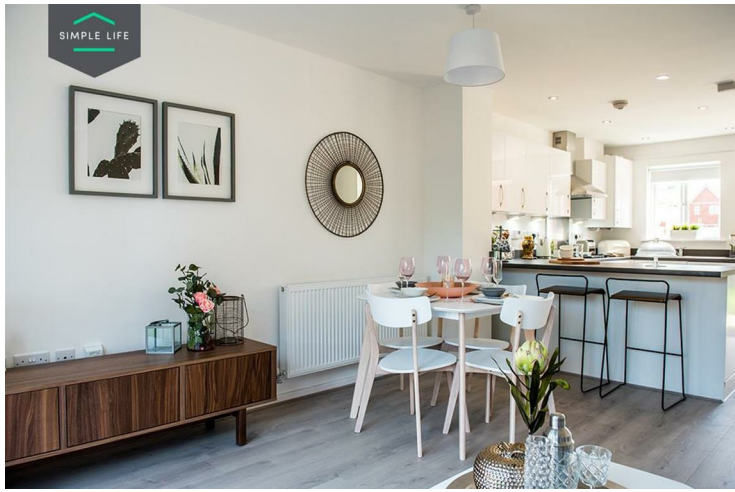

Key Features

- Private driveway
- Fitted wardrobes to master bedroom
- Fridge freezer
- Oven and hob
- Dark ash style worktops
- Security alarm system
- Dishwasher
- Washing/drying machine
- Light wash wood effect flooring
- Modern, white kitchen units

Location