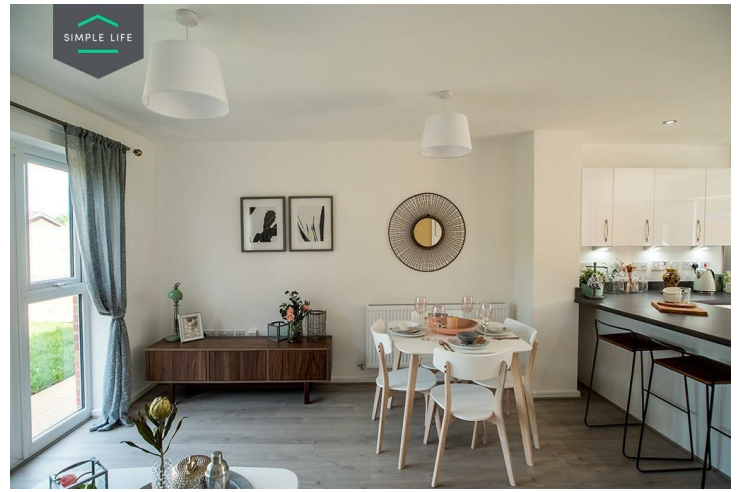

Key Features

- Private driveway
- Fitted wardrobes to master bedroom
- Fridge freezer
- Oven and hob
- Dark ash style worktops
- Security alarm system
- Dishwasher
- Washing/drying machine
- Light wash wood effect flooring
- Modern, white kitchen units

Location