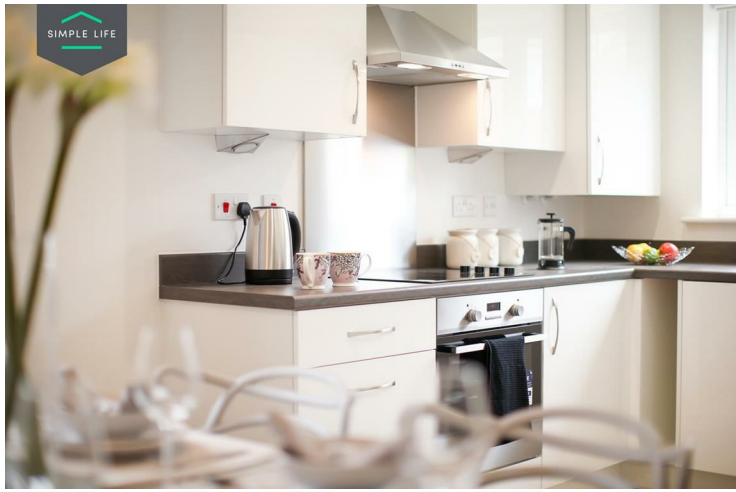

Key Features

- Private driveway
- Fitted wardrobes to master bedroom
- Fridge freezer
- Oven and hob
- Dark ash style worktops
- Security alarm system
- Dishwasher
- Washing/drying machine
- Light wash wood effect flooring
- Modern, white kitchen units

Location