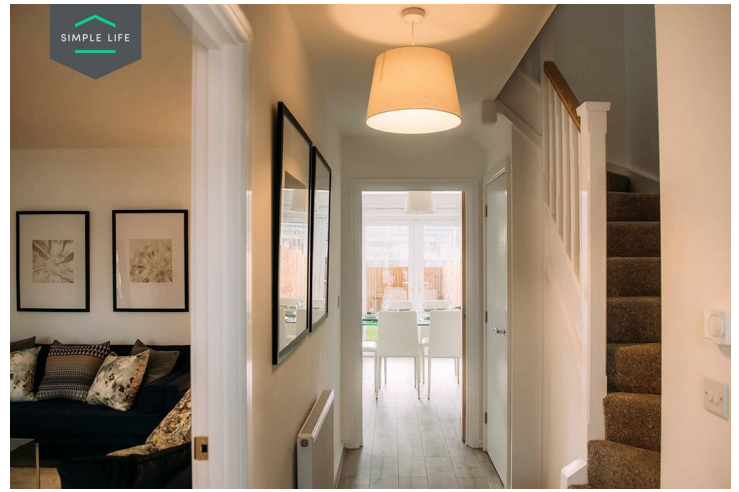

Key Features

- Private driveway
- Fitted wardrobes to master bedroom
- Fridge freezer
- Oven and hob
- Dark ash style worktops
- Security alarm system
- Dishwasher
- Washing/drying machine
- Light wash wood effect flooring
- Modern, white kitchen units

Location