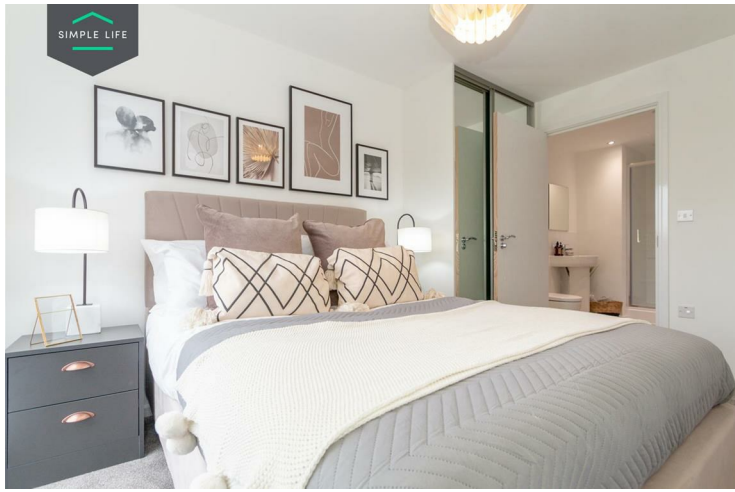

The Crabtree is a beautiful one bed apartment named after William Crabtree, the 17th century astronomer born and bred in Salford.

As you walk in the front door, you are met with a large kitchen/ diner fully fitted with appliances as well as handy store cupboard for extra space. This area leads you into the living room towards the back of the apartment. Featuring French windows that open onto your balcony, this is the perfect haven for lazy afternoons and sunsets. Ground floor apartments will include a Juliet balcony for extra security, whilst the upper floors benefit from larger outdoor spaces. Off the living room, you will find your bedroom with access to a stylish shower room.

With 298 apartments spread across six blocks either side of the newly renovated Church of Ascension, we have a range of 1, 2 and 3 bedroom properties available including those designed specifically for people sharing. Situated directly opposite Green Grosvenor Park and a stone's throw away from the river Irwell, these homes have something to offer to all.

Deposit: £1,260
Tenancy Length: 12 Months
Council Tax Band: A
Available Now

*Available on selected plots only. See T&Cs attached. Offer ends 16th May 2024.

Key Features

- Fitted wardrobes to main bedroom
- Fridge freezer
- Oven and hob
- Dark ash style worktops
- Light wood or white interior doors
- Dishwasher
- Washing/drying machine
- Light wash wood effect flooring
- Modern, white kitchen units
- FIRST MONTH'S RENT FREE!*