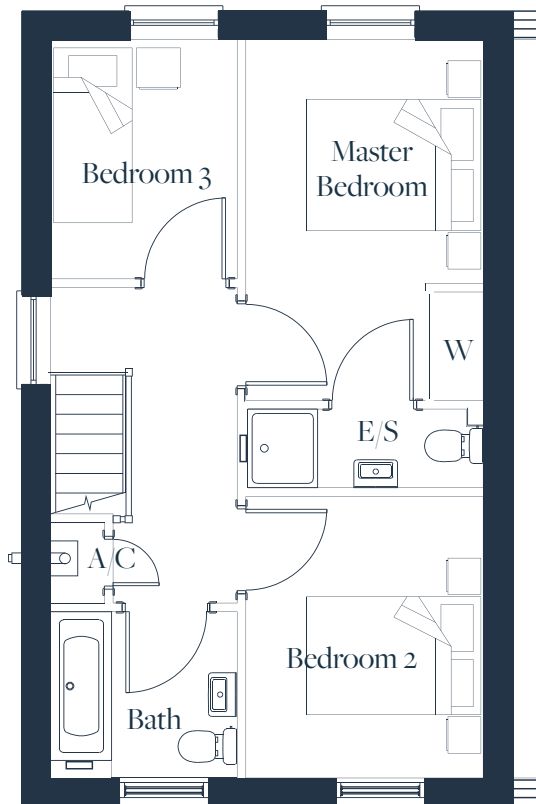

HALSBURY

Computer generated image

THE LANGHAM

Overall size - 85 sq m, 914 sq ft

Kitchen/Dining	4820mm x 2870mm (max)	15'10" x 9'5" (max)
Living Room	4950mm x 3480mm	16'3" x 11'5"
<hr/>		
Master Bedroom	4130mm x 2710mm	13'6" x 8'10"
Bedroom 2	3220mm x 2710mm	10'7" x 8'10"
Bedroom 3	2740mm x 2140mm	9'0" x 7'0"

GROUND
FLOOR

FIRST
FLOOR