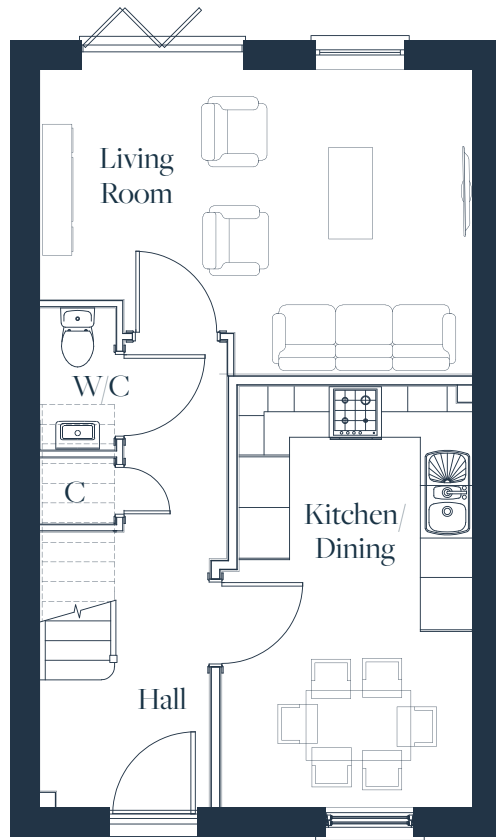

HALSBURY

Computer generated image

THE LANGHAM

Overall size - 85 sq m, 914 sq ft

Kitchen/Dining	4820mm x 2870mm (max)	15'10" x 9'5" (max)
Living Room	4950mm x 3480mm	16'3" x 11'5"
<hr/>		
Master Bedroom	4130mm x 2710mm	13'6" x 8'10"
Bedroom 2	3220mm x 2710mm	10'7" x 8'10"
Bedroom 3	2740mm x 2140mm	9'0" x 7'0"

GROUND
FLOOR

FIRST
FLOOR