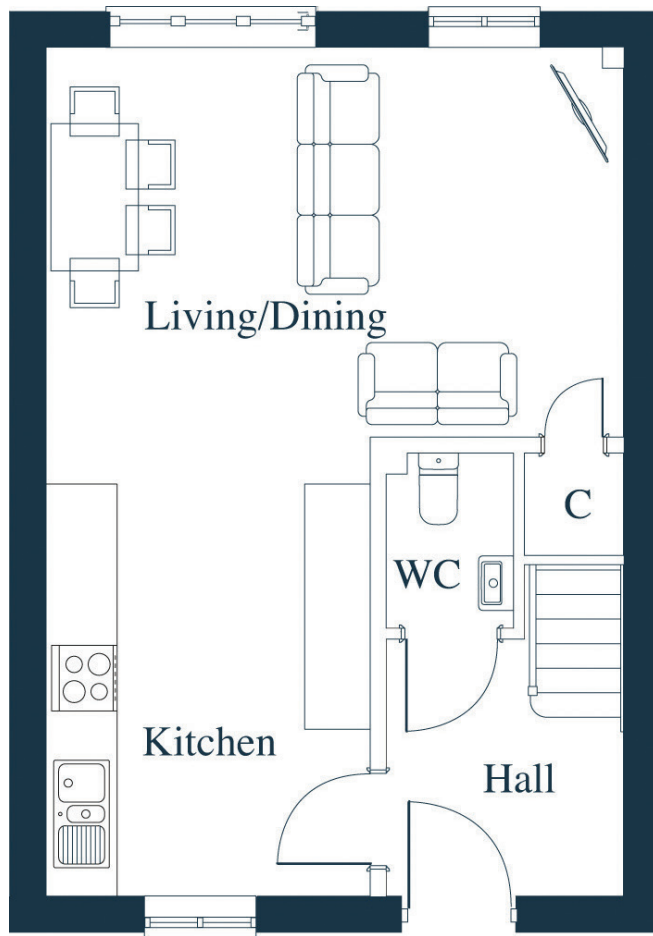

HALSBURY

Computer generated image

THE THORNHAM

Overall size - 83.3 sq m, 897 sq ft

Living/Dining
Kitchen

5280mm x 3570mm
2960mm x 4210mm

17'4" x 11'9"
9'9" x 13'10"

Bedroom 1
Bedroom 2
Bedroom 3

2950mm x 3260mm
2950mm (max) x 3410mm
2480mm x 2090mm

9'8" x 10'8"
9'8" (max) x 11'2"
8'2" x 6'10"

GROUND FLOOR

FIRST FLOOR