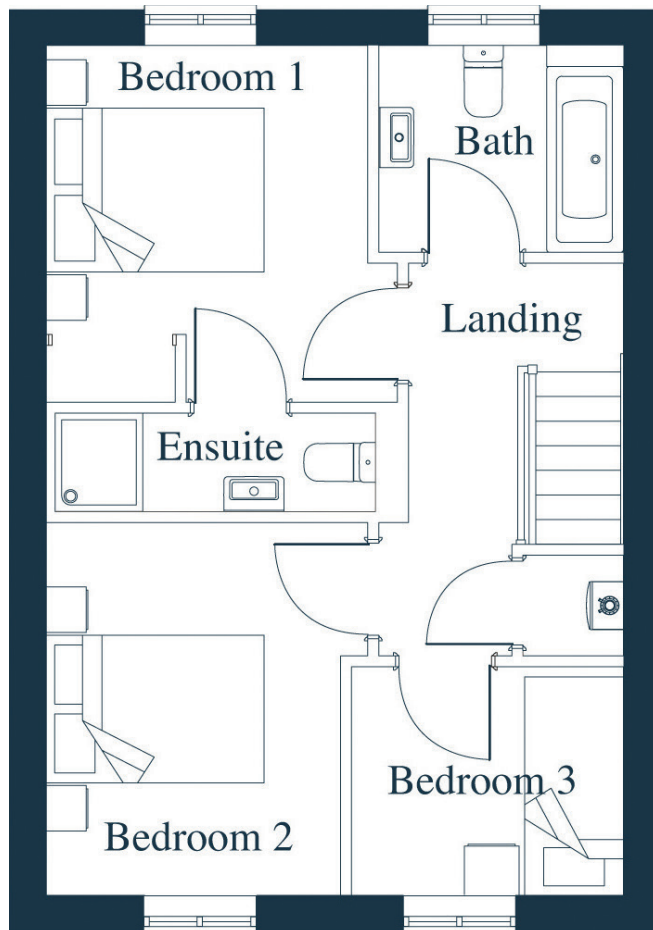

HALSBURY

Computer generated image

THE THORNHAM

Overall size - 83.3 sq m, 897 sq ft

Living/Dining
Kitchen

5280mm x 3570mm
2960mm x 4210mm

17'4" x 11'9"
9'9" x 13'10"

Bedroom 1
Bedroom 2
Bedroom 3

2950mm x 3260mm
2950mm (max) x 3410mm
2480mm x 2090mm

9'8" x 10'8"
9'8" (max) x 11'2"
8'2" x 6'10"

GROUND FLOOR

FIRST FLOOR