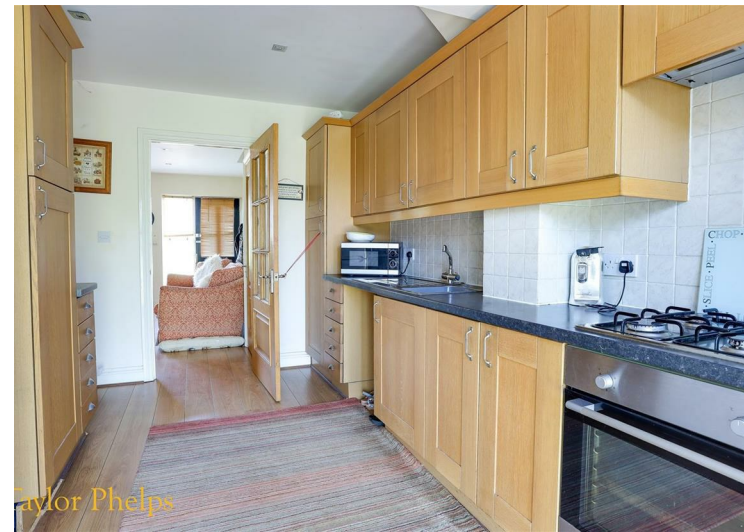

Bury Green Road, Cheshunt EN7 5AA

Offers in **Taylor Phelps**

Taylor Phelps

Estate Agency

Taylor Phelps are pleased to offer this three bedroom end terrace family home in West Cheshunt. This property boasts a wonderful lengthy rear garden with garage and parking to the rear, two reception rooms and a downstairs w/c. The location of this house falls into the desirable EN7 postcode which is the catchment area for highly regarded local schools.