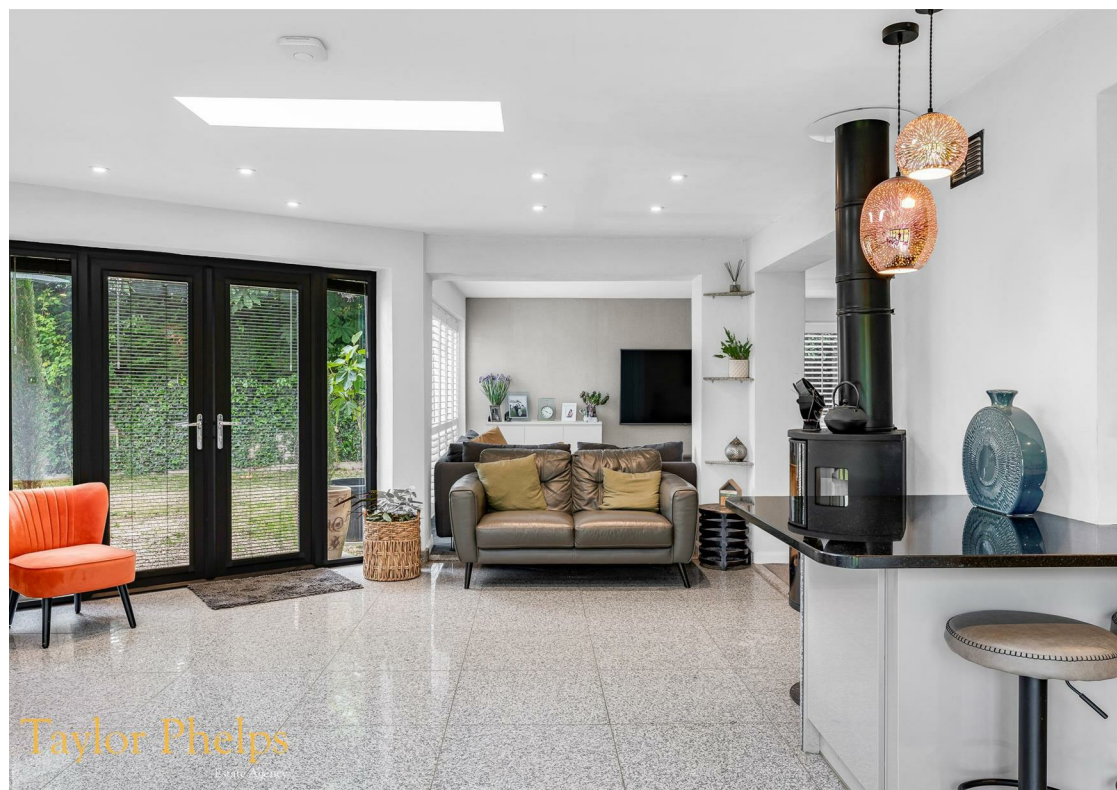

Abbotts Lane, Widford SG12 8RT

Guide price £675,000

Taylor Phelps

Estate Agency

Estate Agency

Taylor Phelps are pleased to offer this three / four bedroom family home positioned Widford - a highly desirable village between Ware and Much Hadham in East Hertfordshire. This extended property boasts a superb open plan living space with bi folding doors on the garden, and an expectational high spec kitchen with multi fuel stove. The ground floor further consists of a utility room, study, playroom / bedroom, a shower room and a downstairs w/c, with the first floor offering three bedrooms, a luxury bathroom and picturesque views over open countryside.