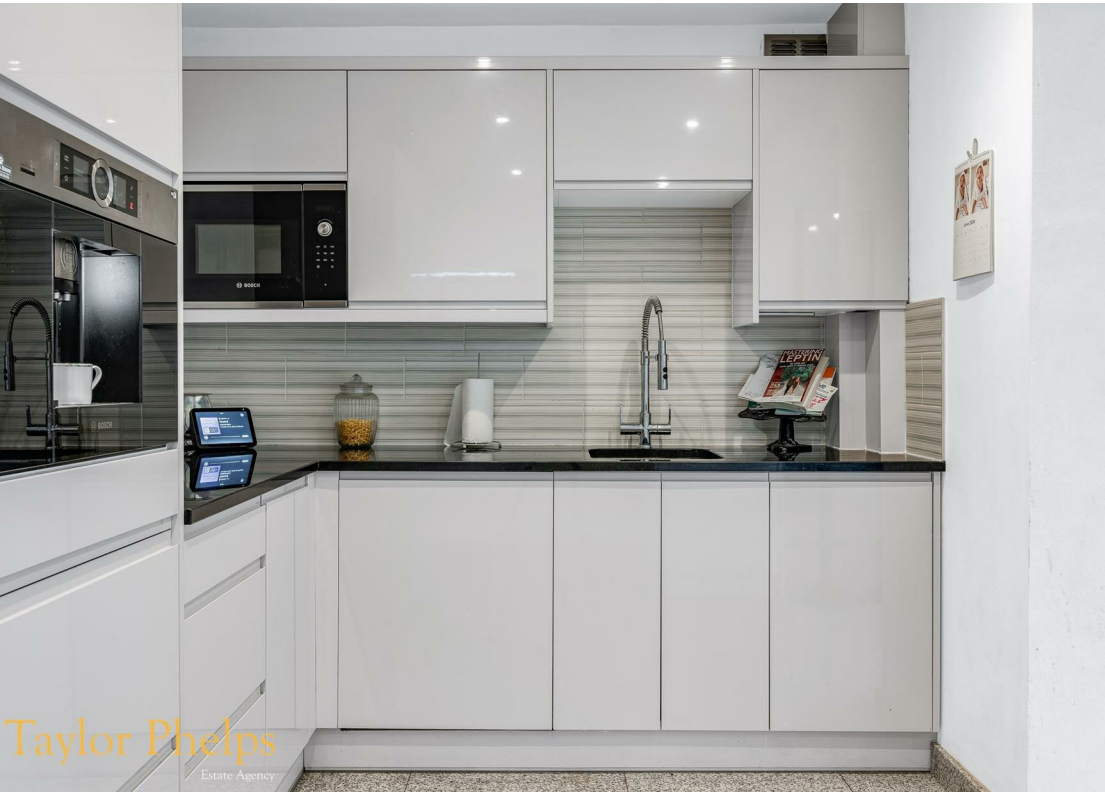

Abbotts Lane, Widford SG12 8RT

Guide price £675,000

Taylor Phelps

Estate Agency

Estate Agency

Taylor Phelps are pleased to offer this three / four bedroom family home positioned Widford - a highly desirable village between Ware and Much Hadham in East Hertfordshire. This extended property boasts a superb open plan living space with bi folding doors on the garden, and an expectational high spec kitchen with multi fuel stove. The ground floor further consists of a utility room, study, playroom / bedroom, a shower room and a downstairs w/c, with the first floor offering three bedrooms, a luxury bathroom and picturesque views over open countryside.