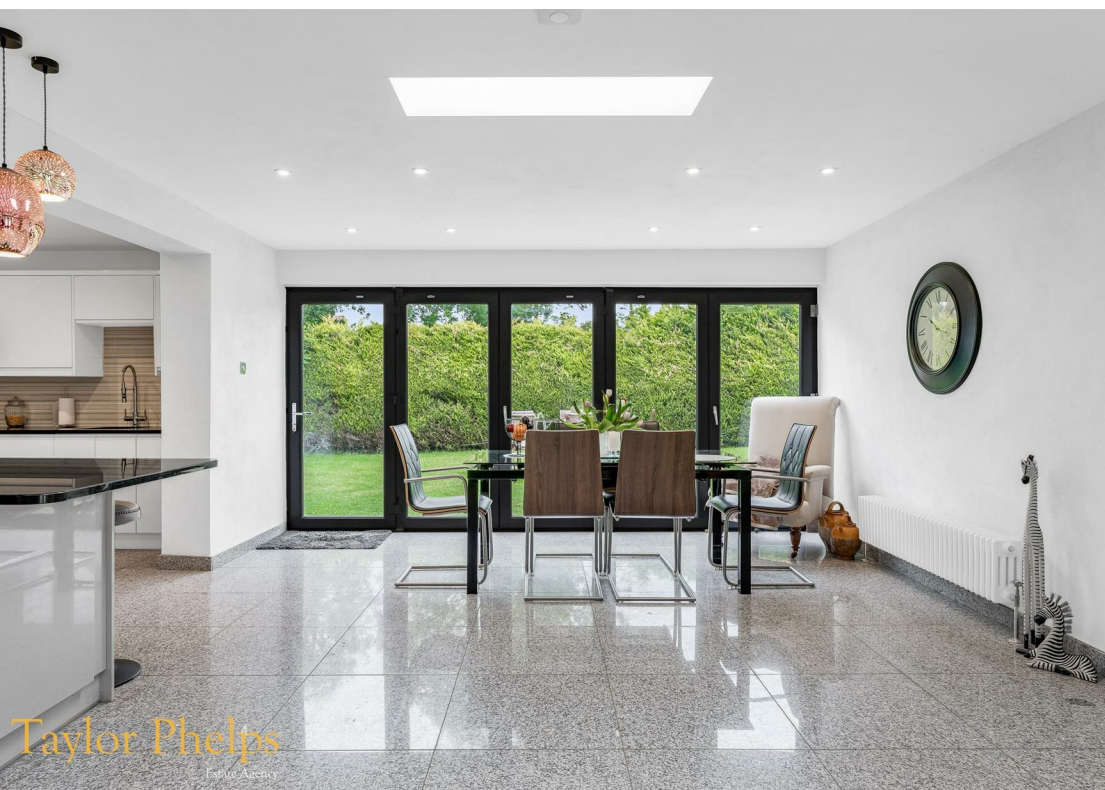

Abbotts Lane, Widford SG12 8RT

Guide price £675,000

Taylor Phelps

Estate Agency

Estate Agency

Taylor Phelps are pleased to offer this three / four bedroom family home positioned Widford - a highly desirable village between Ware and Much Hadham in East Hertfordshire. This extended property boasts a superb open plan living space with bi folding doors on the garden, and an expectational high spec kitchen with multi fuel stove. The ground floor further consists of a utility room, study, playroom / bedroom, a shower room and a downstairs w/c, with the first floor offering three bedrooms, a luxury bathroom and picturesque views over open countryside.