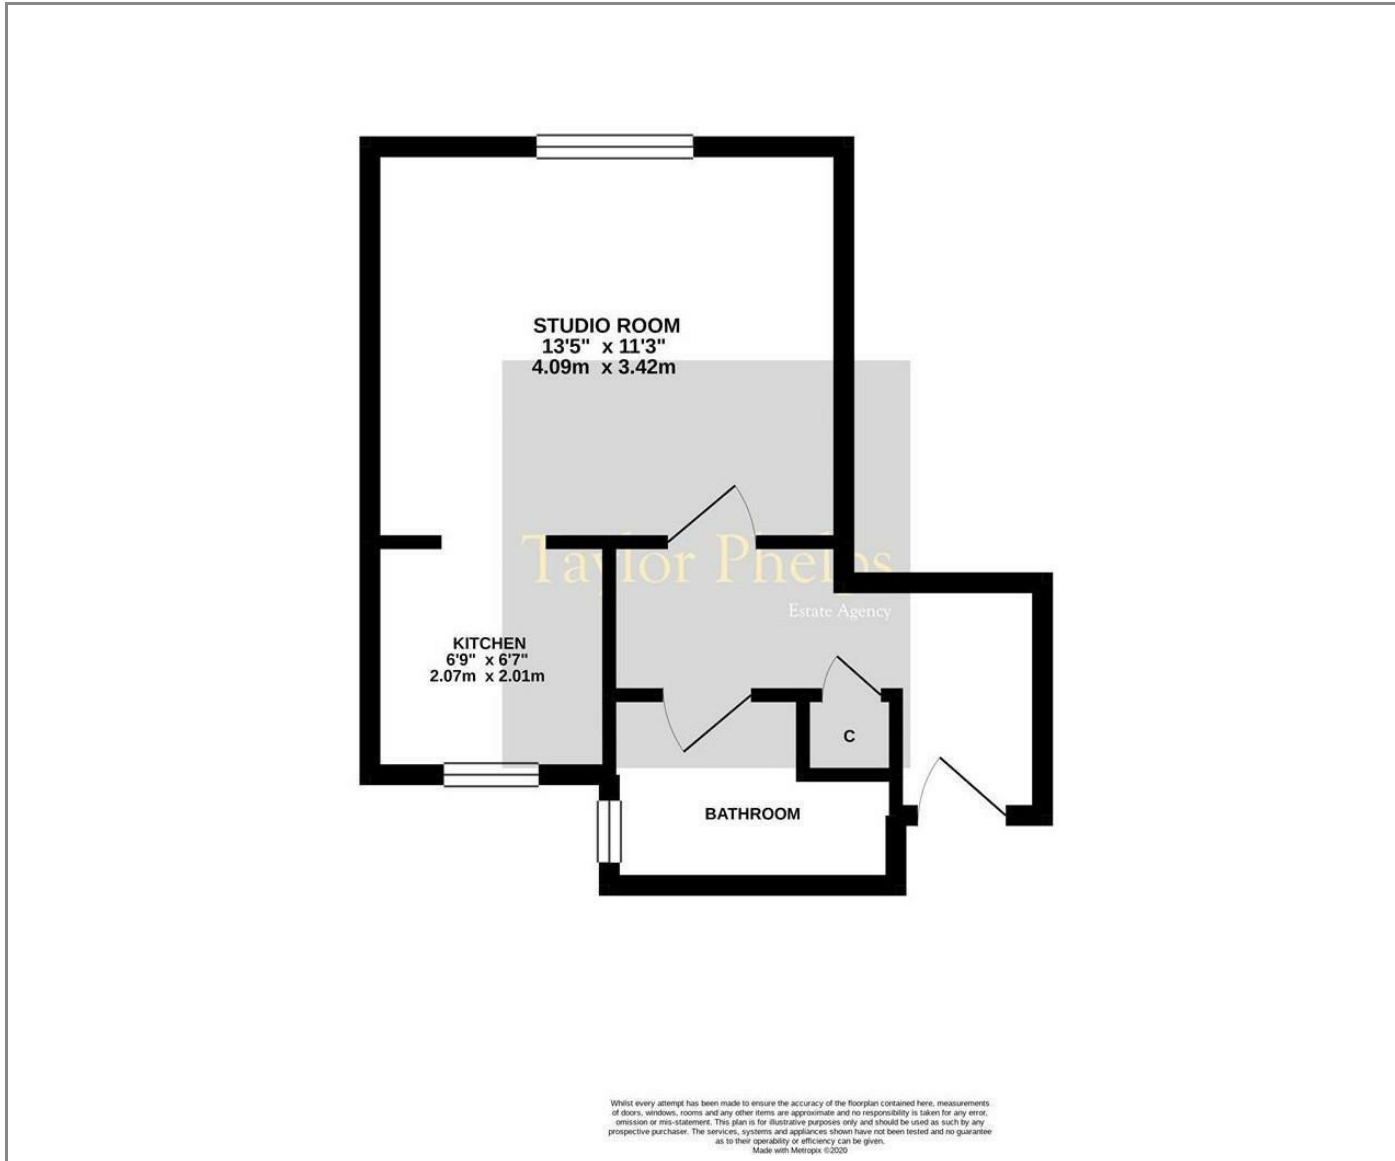

Taylor Phelps are pleased to offer this ground floor studio apartment that directly faces the river and lock, the property has a recently refitted bathroom and further benefits from residents parking. Available end of May

Taylor Phelps

Taylor Phelps

Taylor Phelps

Taylor Phelps

Floor Plans

Area Map

Energy Performance Graph

These particulars, whilst believed to be accurate are set out as a general outline only for guidance and do not constitute any part of an offer or contract. Intending purchasers should not rely on them as statements of representation of fact, but must satisfy themselves by inspection or otherwise as to their accuracy. No person in this firm's employment has the authority to make or give any representation or warranty in respect of the property.