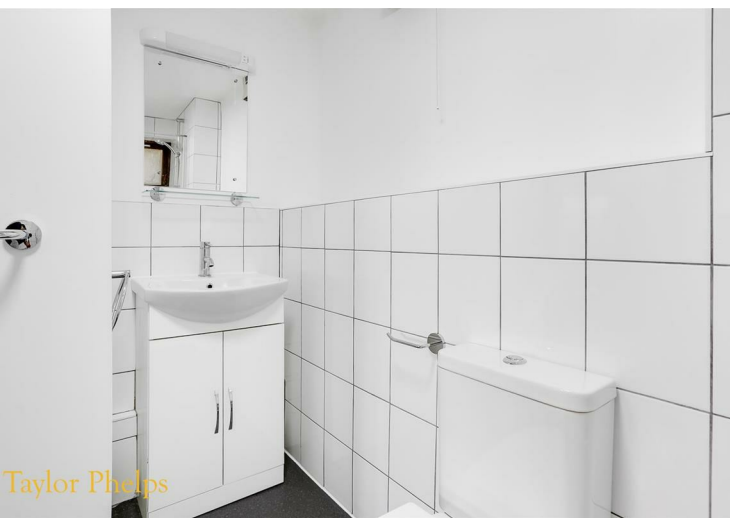

Taylor Phelps