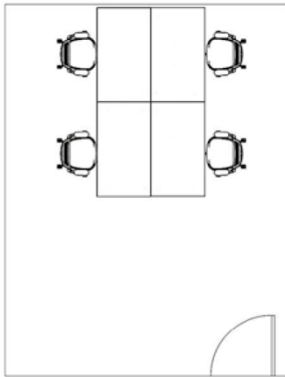

Design ideas and space styles

Design Your Office to efficiently maximise the space and work style – below are three potential layouts based on an office for four people.

Executive

Accessorise your space

Add comfort and efficiency with furniture and furnishings

Style your meeting areas

Media meeting

Add an extra desk and share content on screen

Stand and meet

Choose to sit or stand with this standing height setting

Informal meetings

Socialise and meet away from the desk, with chairs easily added or removed

Formal meetings

Fit up to 6 comfortably with easy access to power and connectivity