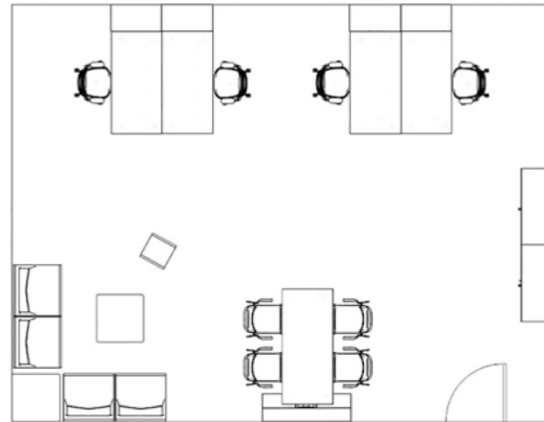

Design ideas and space styles

Design Your Office to efficiently maximise the space and work style – below are three potential layouts based on an office for four people.

Team room

Executive

Spacious executive

Accessorise your space

Add comfort and efficiency with furniture and furnishings

Style your meeting areas

Media meeting

Add an extra desk and share content on screen

Stand and meet

Choose to sit or stand with this standing height setting

- Desks
- Meeting tables
- Storage
- Seating
- Sofas

- Chairs
- Pouffes and Buoys
- Coffee tables
- Side tables

- Screens
- Panels
- Desktop power
- Monitor arms

Finding the right desk

Fixed desk

Available in sizes:
1000x600 mm, 1200x600 mm,
1400x800 mm, 1600x800 mm