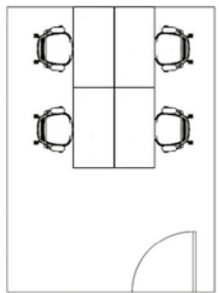

Design ideas and space styles

Design Your Office to efficiently maximise the space and work style – below are three potential layouts based on an office for four people.

Team room