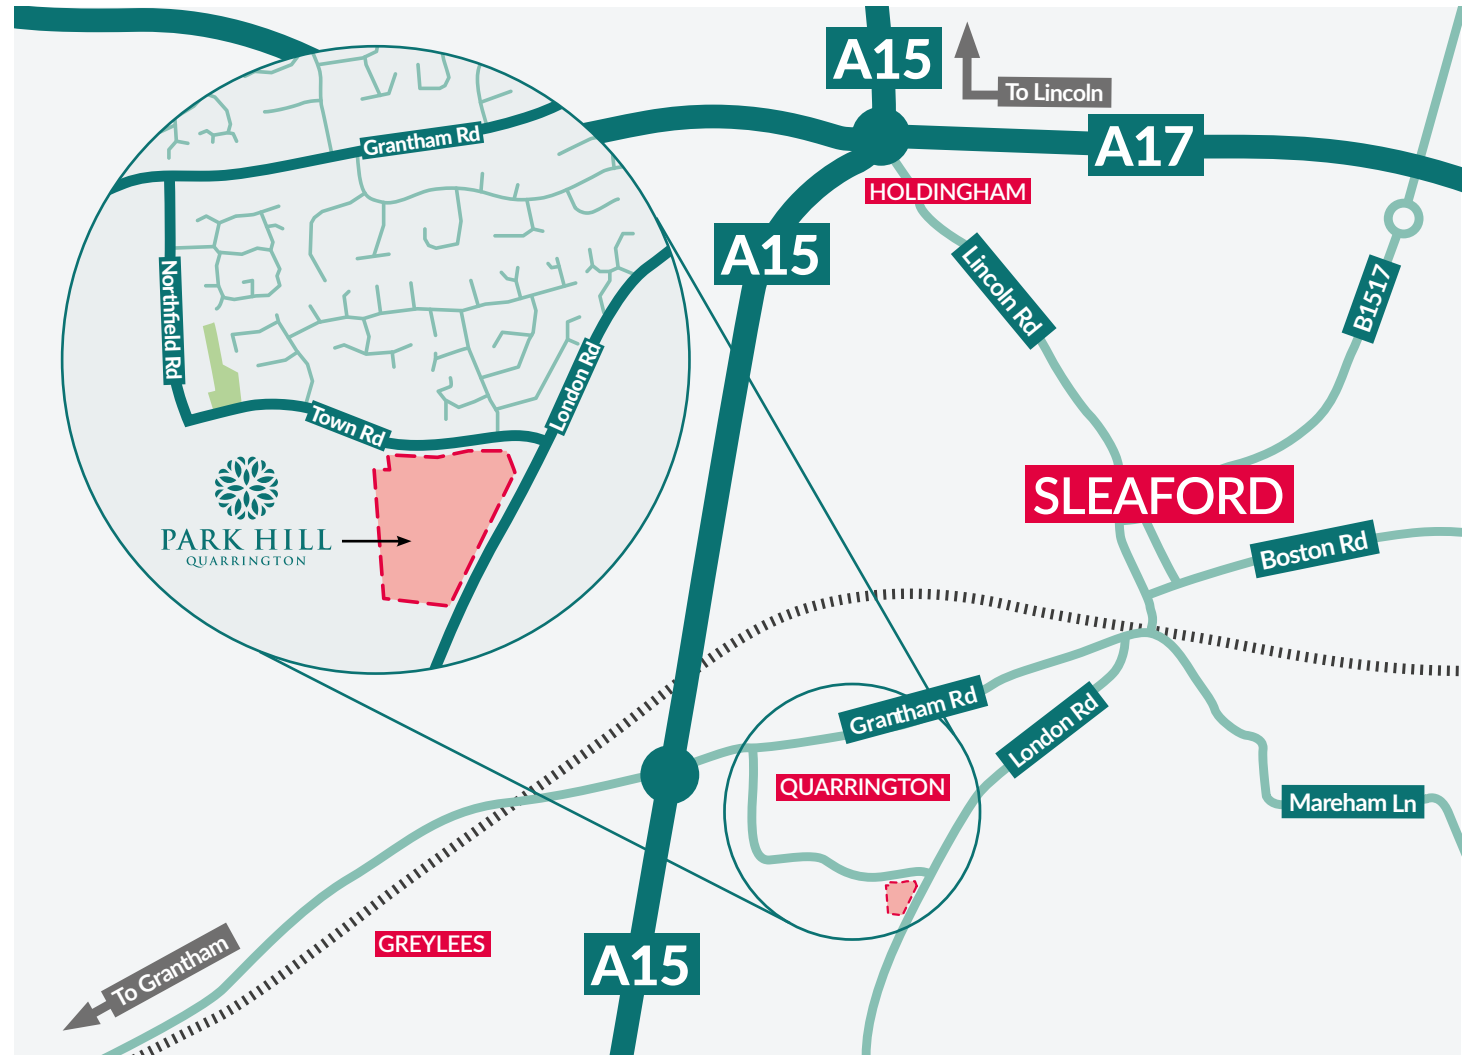

LOCATION PLAN PARK HILL QUARRINGTON, SLEAFORD NG34 8WR

Directions:

From the north:

At the A15/A17 roundabout, take the A15 Sleaford Bypass, signposted Grantham / Bourne. At the next roundabout turn left onto the B1517 heading towards Sleaford and then first right, into Northfield Road. Follow the road through the village of Quarrington, it becomes Town Road and Park Hill is located on the right.

From the south:

Turn right signposted Silk Willoughby and follow the road through the village. On arriving in Quarrington, turn first left onto Town Road and Park Hill is located on the left.

For sat nav purposes we recommend using **NG34 8WR**

Distance to:

Sleaford: 1 Mile
Lincoln: 19 Miles
Newark: 22 Miles
Grantham: 13 Miles

PARK HILL
QUARRINGTON

www.taylorlindseyhomes.co.uk

Sales Office: 01529 306398 | Head Office: 01522 512200