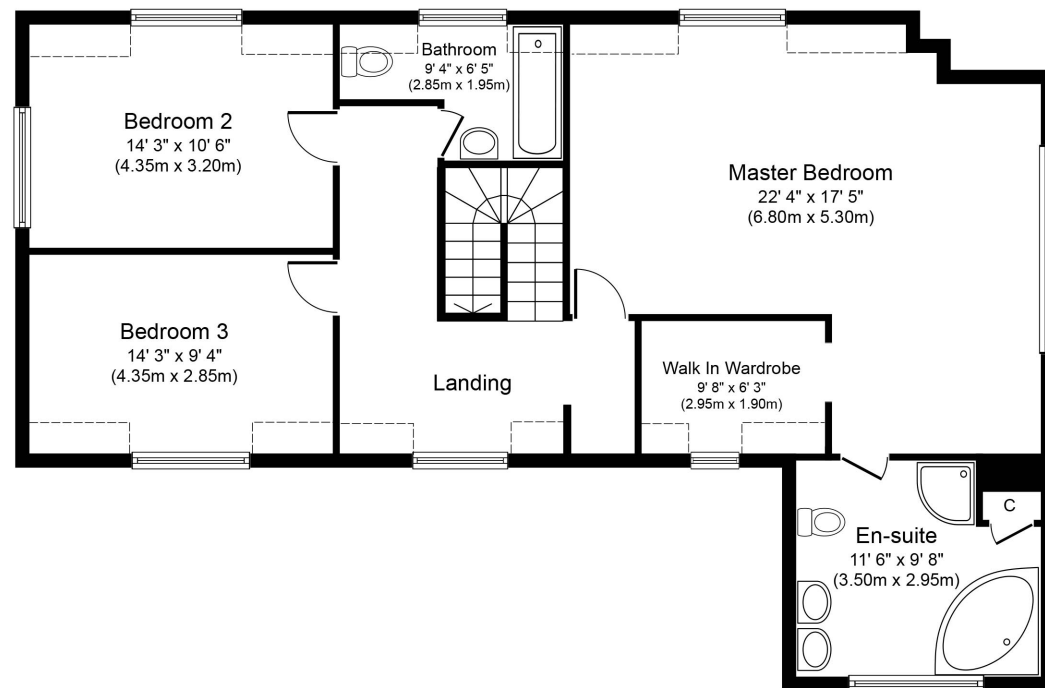

**Ground Floor**  
**Approximate Floor Area**  
**1,064 sq. ft.**  
**(98.8 sq. m.)**

**First Floor**  
**Approximate Floor Area**  
**1,065 sq. ft.**  
**(98.9 sq. m.)**

**Approx. Gross Internal Floor Area 2,128 sq.ft. (197.7 sq.m.)**

Whilst every attempt has been made to ensure the accuracy of the floor plan contained here, measurements of doors, windows, rooms and any other items are approximate and no responsibility is taken for any error, omission, or mis-statement. The measurements should not be relied upon for valuation, transaction and/or funding purposes. This plan is for illustrative purposes only and should be used as such by any prospective purchaser or tenant.