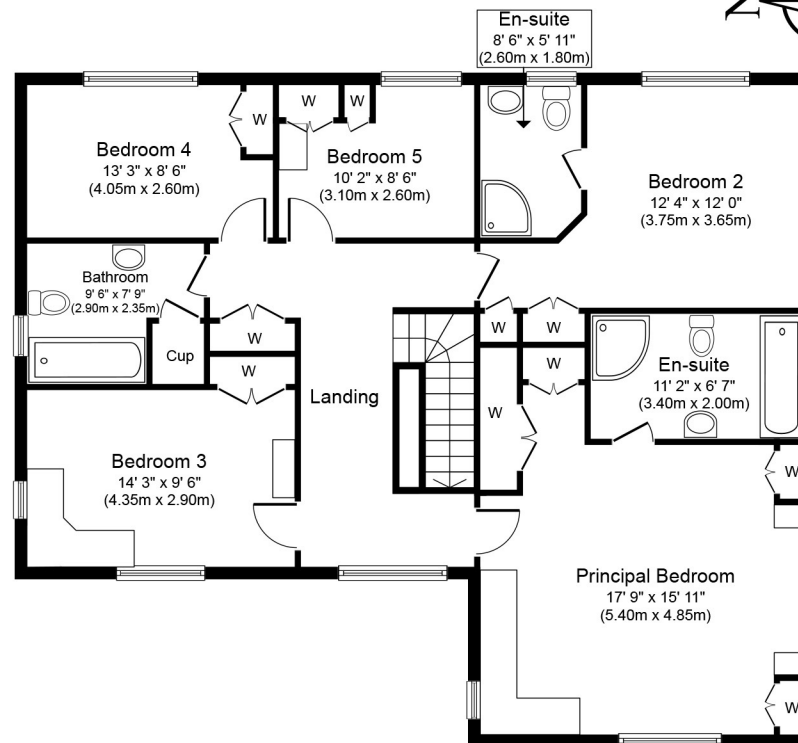

Ground Floor
Approximate Floor Area
1,677 sq. ft.
(155.8 sq. m.)

First Floor
Approximate Floor Area
1,240 sq. ft.
(115.2 sq. m.)

Approx. Gross Internal Floor Area 2,917 sq. ft. (271.0 sq. m.)

Whilst every attempt has been made to ensure the accuracy of the floor plan contained here, measurements of doors, windows, rooms and any other items are approximate and no responsibility is taken for any error, omission, or mis-statement. The measurements should not be relied upon for valuation, transaction and/or funding purposes. This plan is for illustrative purposes only and should be used as such by any prospective purchaser or tenant.