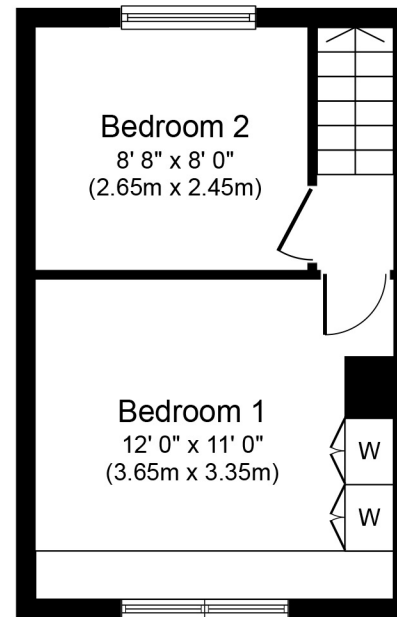

**Ground Floor**  
**Approximate Floor Area**  
**432 sq. ft.**  
**(40.2 sq. m.)**

**First Floor**  
**Approximate Floor Area**  
**242 sq. ft.**  
**(22.5 sq. m.)**

**Approx. Gross Internal Floor Area 674 sq. ft. (62.6 sq. m.)**

Whilst every attempt has been made to ensure the accuracy of the floor plan contained here, measurements of doors, windows, rooms and any other items are approximate and no responsibility is taken for any error, omission, or mis-statement. The measurements should not be relied upon for valuation, transaction and/or funding purposes. This plan is for illustrative purposes only and should be used as such by any prospective purchaser or tenant.