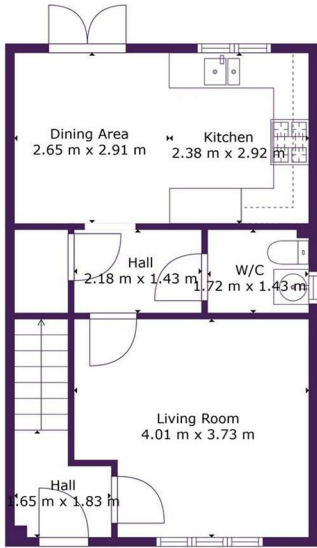

Venturing upstairs, you'll find the master bedroom at the front of the house greets you with its own feature window. It comes equipped with an en-suite bathroom, providing added convenience and luxury. Additionally, there is a spacious double bedroom and a cosy single bedroom, perfect for unwinding and relaxing.

Floor 1

Floor 2

Ascend

TOTAL: 84 m²
 FLOOR 1: 42 m², FLOOR 2: 42 m²
Measurements Are Calculated By Cubicasa Technology. Deemed Highly Reliable But Not Guaranteed.

| Energy Efficiency Rating | | Environmental Impact (CO ₂) Rating | |
|--|-----------|--|-----------|
| Current | Potential | Current | Potential |
| Energy Efficiency Rating: A | | Environmental Impact (CO ₂) Rating: B | |