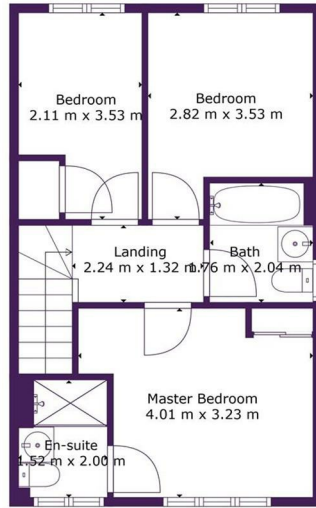

Venturing upstairs, you'll find the master bedroom at the front of the house greets you with its own feature window. It comes equipped with an en-suite bathroom, providing added convenience and luxury. Additionally, there is a spacious double bedroom and a cosy single bedroom, perfect for unwinding and relaxing.

Floor 1

Floor 2

Ascend

TOTAL: 84 m²
 FLOOR 1: 42 m², FLOOR 2: 42 m²
Measurements Are Calculated By Cubicasa Technology. Deemed Highly Reliable But Not Guaranteed.

| Energy Efficiency Rating | | Environmental Impact (CO ₂) Rating | |
|--|-----------|--|-----------|
| Current | Potential | Current | Potential |
| Energy Efficiency Rating: A | | Environmental Impact (CO ₂) Rating: B | |