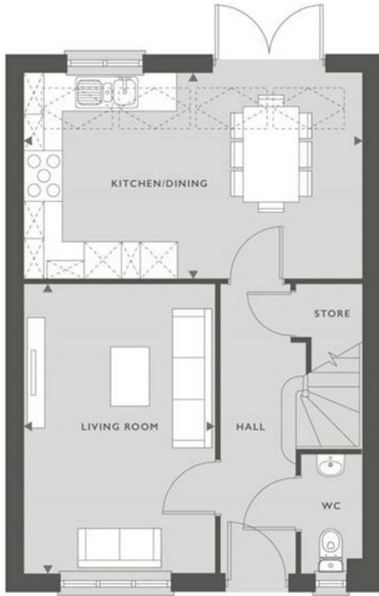

The Ellesmere:

3-Bedroom Semi-detached house

Stylish kitchen/dining room

Impressive skylight windows and French doors leading to rear garden

Spacious separate living room

26 Rothwell Close, Sutton-In-Ashfield, NG17 1DL

855 SQFT  
79.4 MP

**GROUND FLOOR**

KITCHEN/DINING ROOM	5.34M X 3.29M	17'6" X 10'10"
LIVING ROOM	3.06M X 4.61M	10' X 15'2"

**FIRST FLOOR**

MASTER BEDROOM	2.71M X 3.33M	8'11" X 10'11"
BEDROOM 2	2.71M X 3.13M	8'11" X 10'4"
BEDROOM 3	2.56M X 1.97M	8'5" X 6'6"