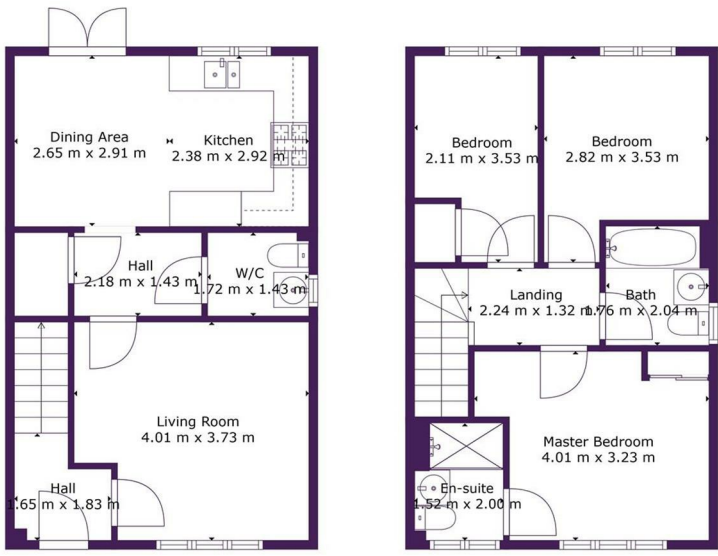

If you're looking for a standout home, The Hazel is for you. This impressive house has a character and style all of its own.

Upon entering, you'll discover the front-facing living room, which is a bright and airy space adorned with a generously sized feature window that floods the room with natural light. Continuing through the hallway, you'll come across a convenient WC and understairs storage cupboard.

Venturing upstairs, you'll find the master bedroom at the front of the house greets you with its own feature window. It comes equipped with an en-suite bathroom, providing added convenience and luxury. Additionally, there is a spacious double bedroom and a cosy single bedroom, perfect for unwinding and relaxing.

20 Haresfield Lane, Hardwicke, Gloucester, GL2 4EX

Floor 1

Floor 2

**Ascend**

**TOTAL: 84 m2**  
**FLOOR 1: 42 m2, FLOOR 2: 42 m2**  
Measurements Are Calculated By Cubicasa Technology, Deemed Highly Reliable But Not Guaranteed.