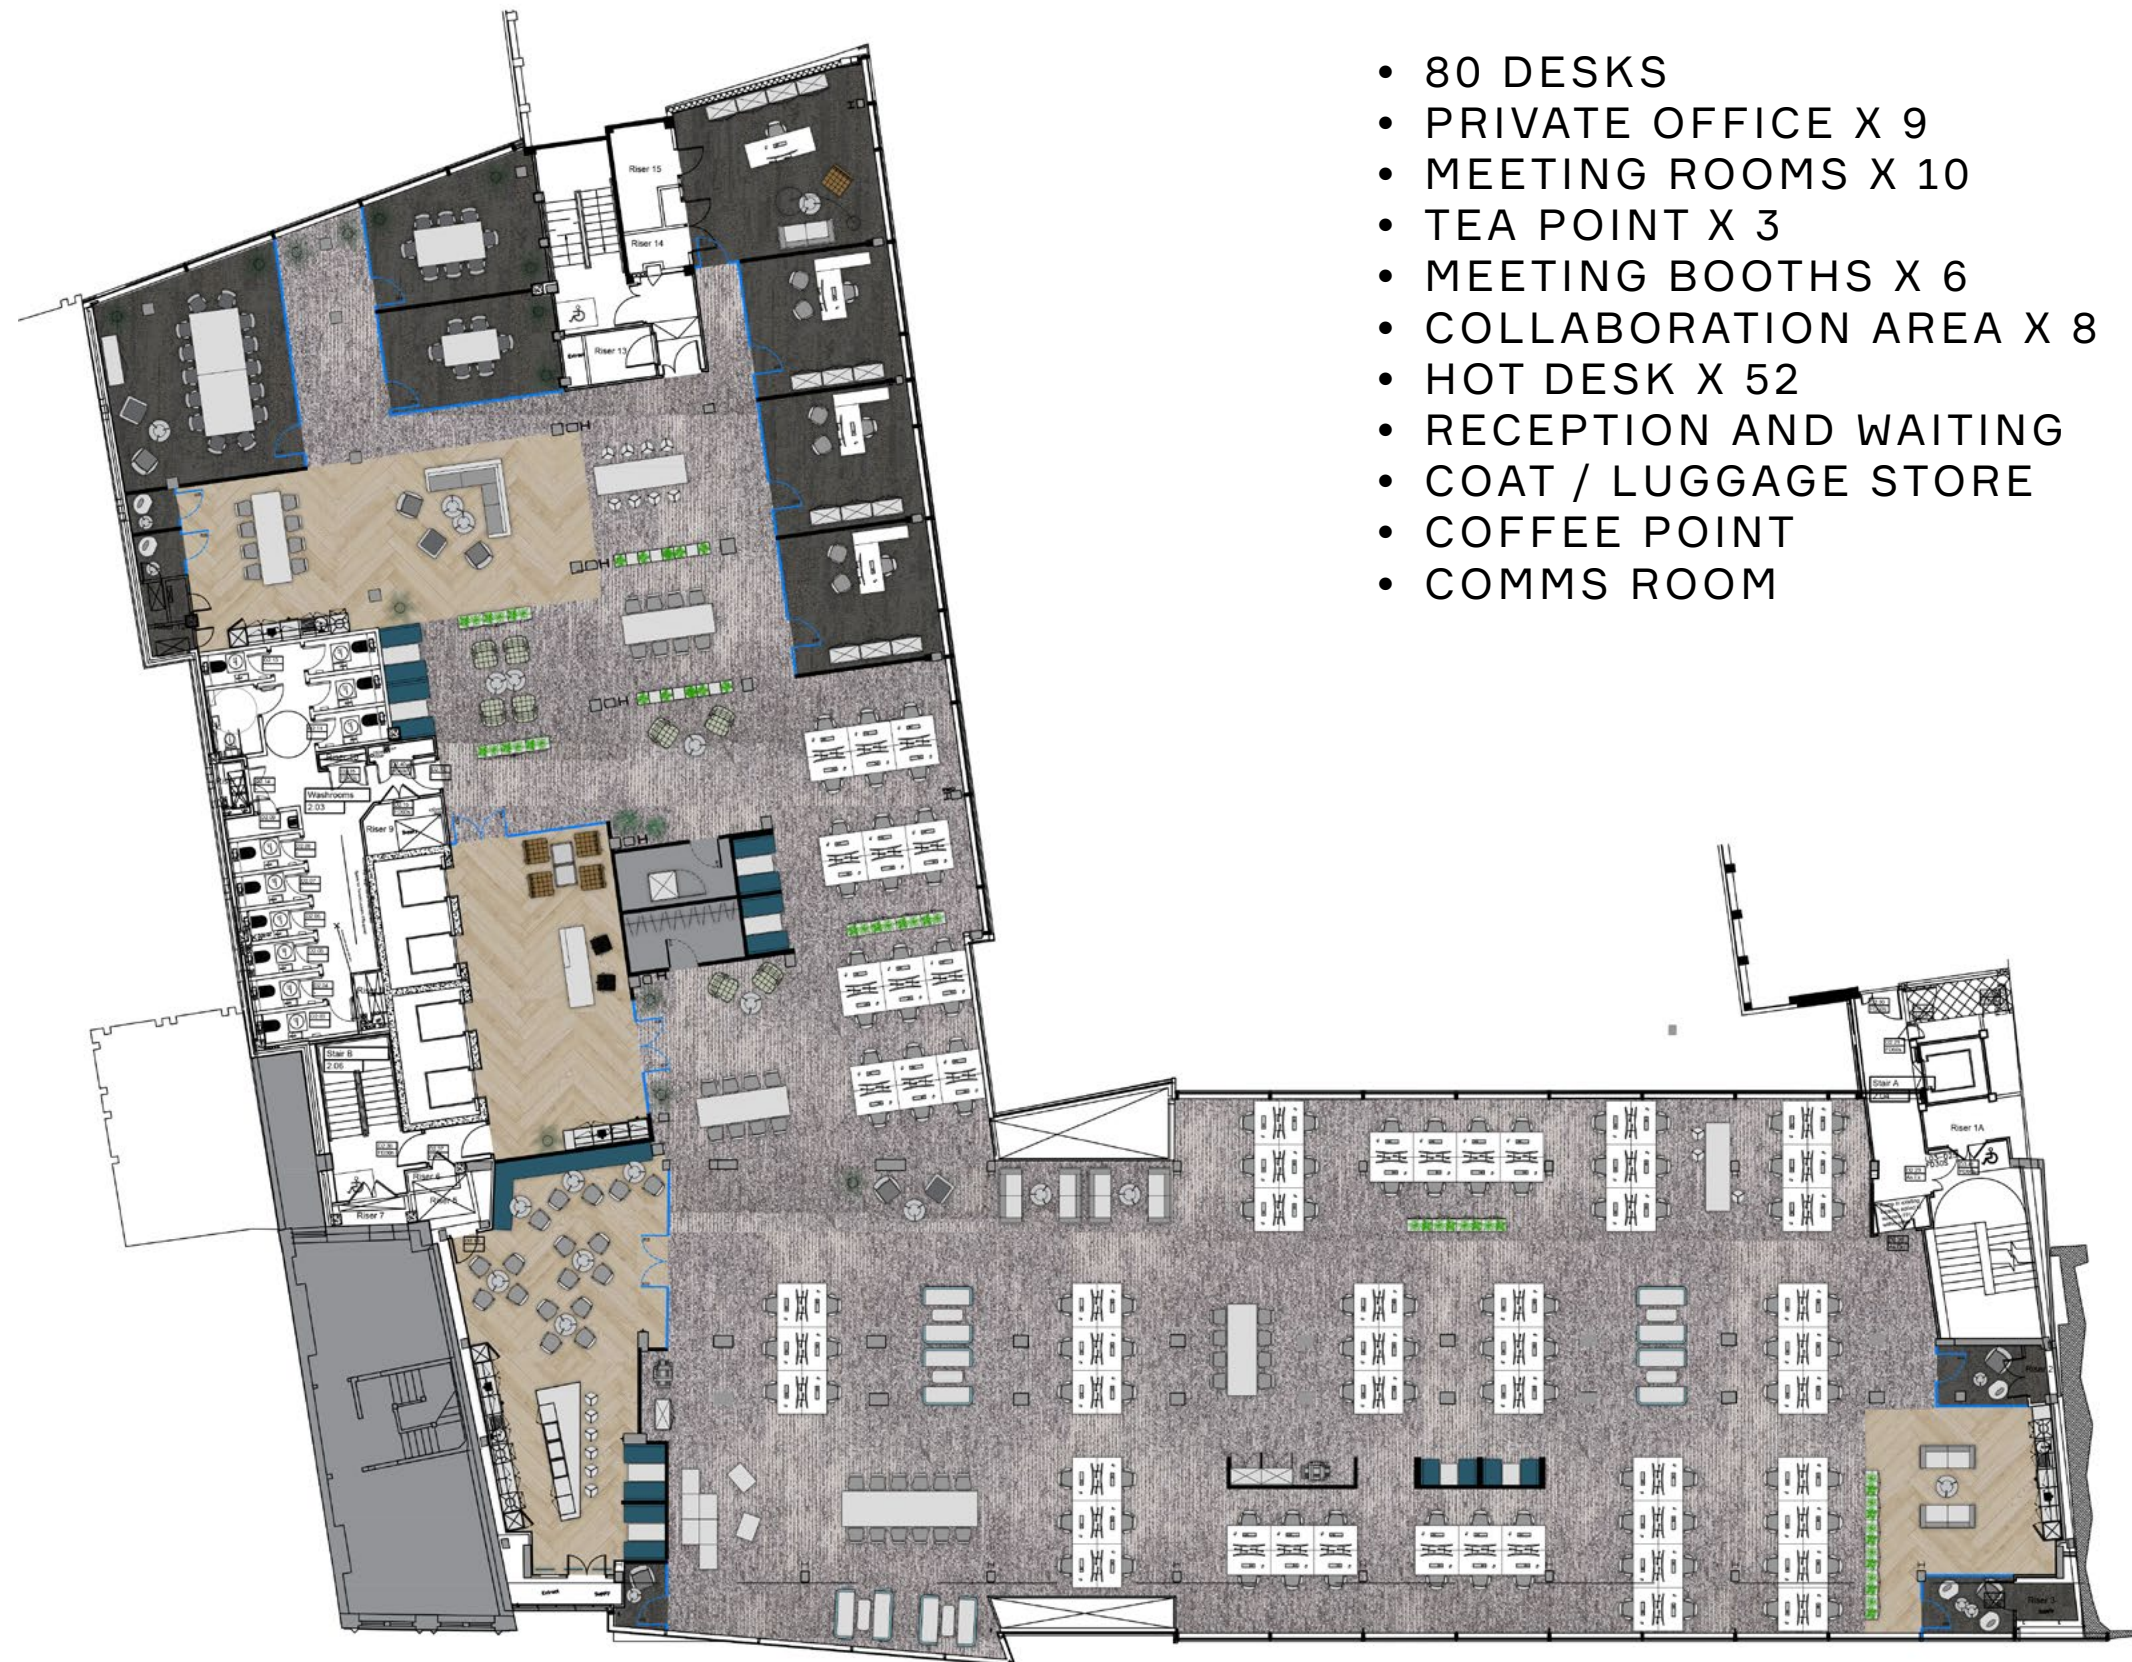

TX PROPOSAL

110 HIGH HOLBORN

110
HIGH HOLBORN

110 HIGH HOLBORN - SECOND FLOOR, CELLULAR

- 72 DESKS
- PRIVATE OFFICE X 3
- MEETING ROOMS X 13
- TEA POINT X 3
- PHONE BOOTHS X 5
- MEETING BOOTHS X 5
- COLLABORATION AREA X 8
- HOT DESK X 32
- RECEPTION AND WAITING
- COAT / LUGGAGE STORE
- COFFEE POINT
- COMMS ROOM

110 HIGH HOLBORN - THIRD FLOOR, CELLULAR

- 80 DESKS
- PRIVATE OFFICE X 9
- MEETING ROOMS X 10
- TEA POINT X 3
- MEETING BOOTHS X 6
- COLLABORATION AREA X 8
- HOT DESK X 52
- RECEPTION AND WAITING
- COAT / LUGGAGE STORE
- COFFEE POINT
- COMMS ROOM

110 HIGH HOLBORN - SECOND FLOOR, AGILE

- 90 DESKS
- MEETING ROOMS X 11
- TEA POINT X 2
- PHONE BOOTHS X 4
- MEETING BOOTHS X 5
- COLLABORATION AREA X 10
- HOT DESKS X 46
- TOWN HALL
- RECEPTION AND WAITING
- PANTRY/STORAGE
- COMMS ROOM

110 HIGH HOLBORN - FOURTH FLOOR, FULLY FITTED

- DESKS: 80 (1200 MM)
- TX SUITE
- TEA POINT X 3
- TOWN HALL
- PRIVATE OFFICE X 3
- MEETING ROOM X 5
- COLLABORATION AREA X 7
- MEETING POD X 6
- HOT DESK X 4
- RECEPTION
- WELLNESS ROOM
- STORAGE X 3
- COMMS ROOM