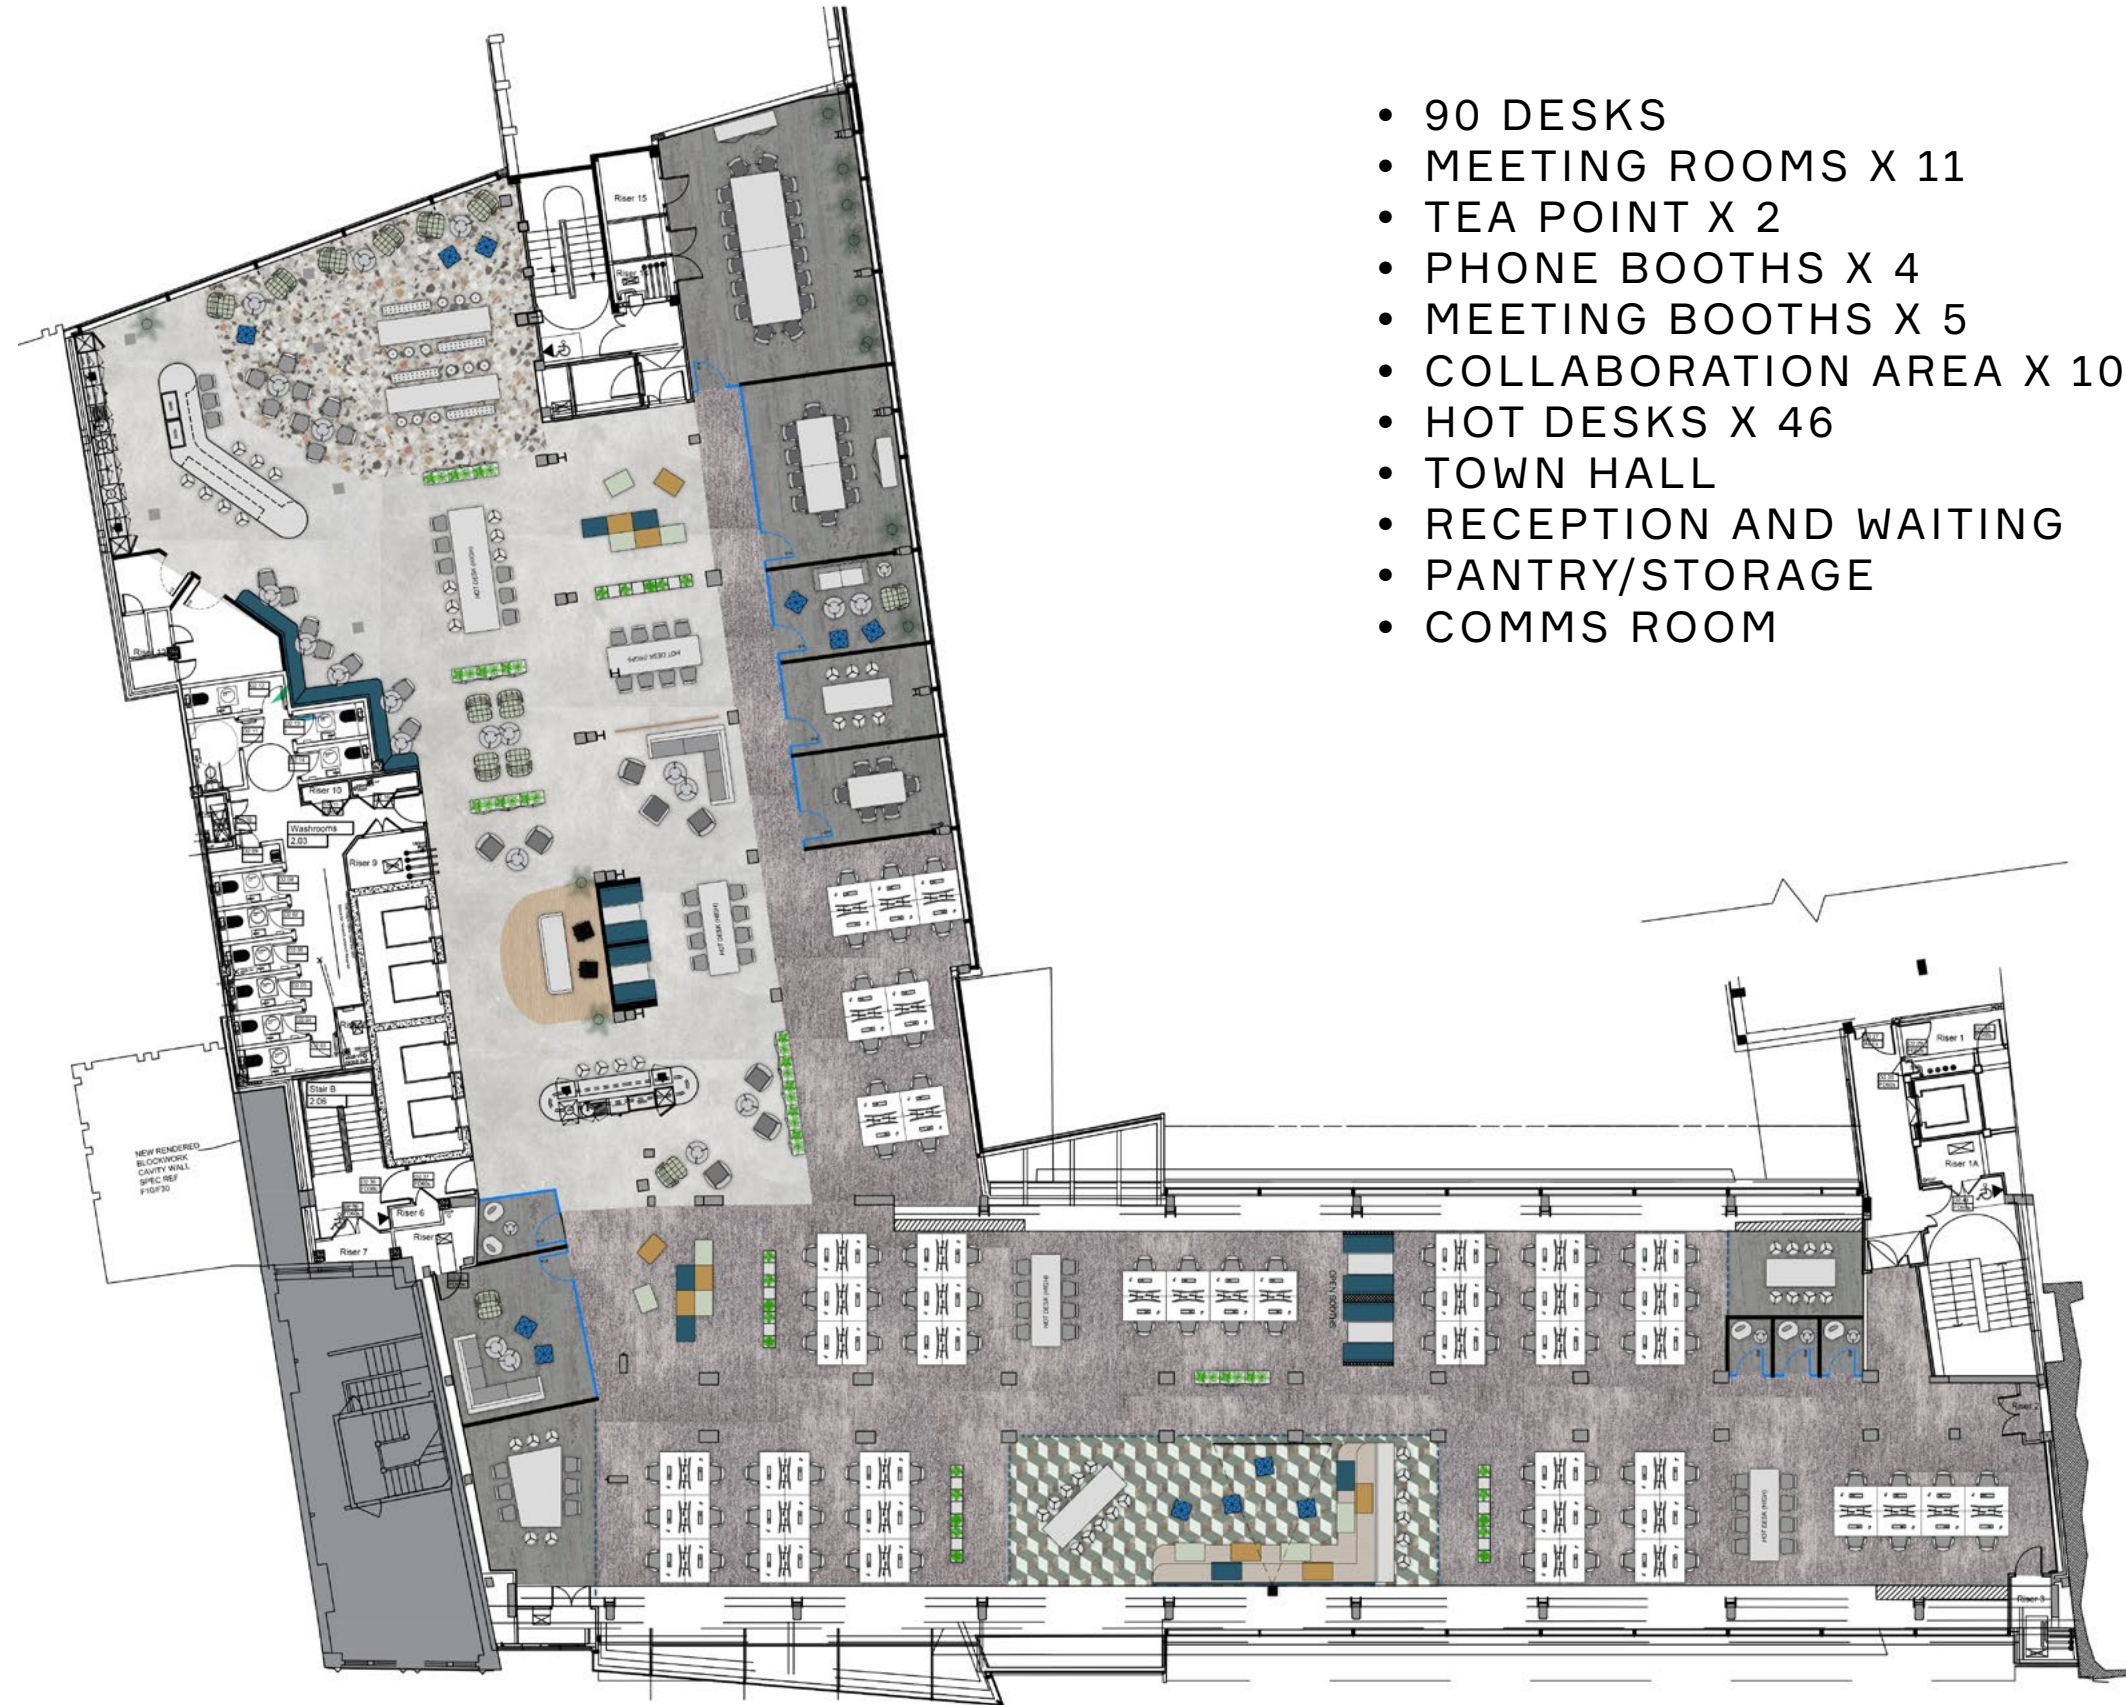

TX PROPOSAL

110 HIGH HOLBORN

110
HIGH HOLBORN

110 HIGH HOLBORN - SECOND FLOOR, CELLULAR

- 72 DESKS
- PRIVATE OFFICE X 3
- MEETING ROOMS X 13
- TEA POINT X 3
- PHONE BOOTHS X 5
- MEETING BOOTHS X 5
- COLLABORATION AREA X 8
- HOT DESK X 32
- RECEPTION AND WAITING
- COAT / LUGGAGE STORE
- COFFEE POINT
- COMMS ROOM

110 HIGH HOLBORN - THIRD FLOOR, CELLULAR

- 80 DESKS
- PRIVATE OFFICE X 9
- MEETING ROOMS X 10
- TEA POINT X 3
- MEETING BOOTHS X 6
- COLLABORATION AREA X 8
- HOT DESK X 52
- RECEPTION AND WAITING
- COAT / LUGGAGE STORE
- COFFEE POINT
- COMMS ROOM

110 HIGH HOLBORN - SECOND FLOOR, AGILE

- 90 DESKS
- MEETING ROOMS X 11
- TEA POINT X 2
- PHONE BOOTHS X 4
- MEETING BOOTHS X 5
- COLLABORATION AREA X 10
- HOT DESKS X 46
- TOWN HALL
- RECEPTION AND WAITING
- PANTRY/STORAGE
- COMMS ROOM

110 HIGH HOLBORN - FOURTH FLOOR, FULLY FITTED

- DESKS: 80 (1200 MM)
- TX SUITE
- TEA POINT X 3
- TOWN HALL
- PRIVATE OFFICE X 3
- MEETING ROOM X 5
- COLLABORATION AREA X 7
- MEETING POD X 6
- HOT DESK X 4
- RECEPTION
- WELLNESS ROOM
- STORAGE X 3
- COMMS ROOM