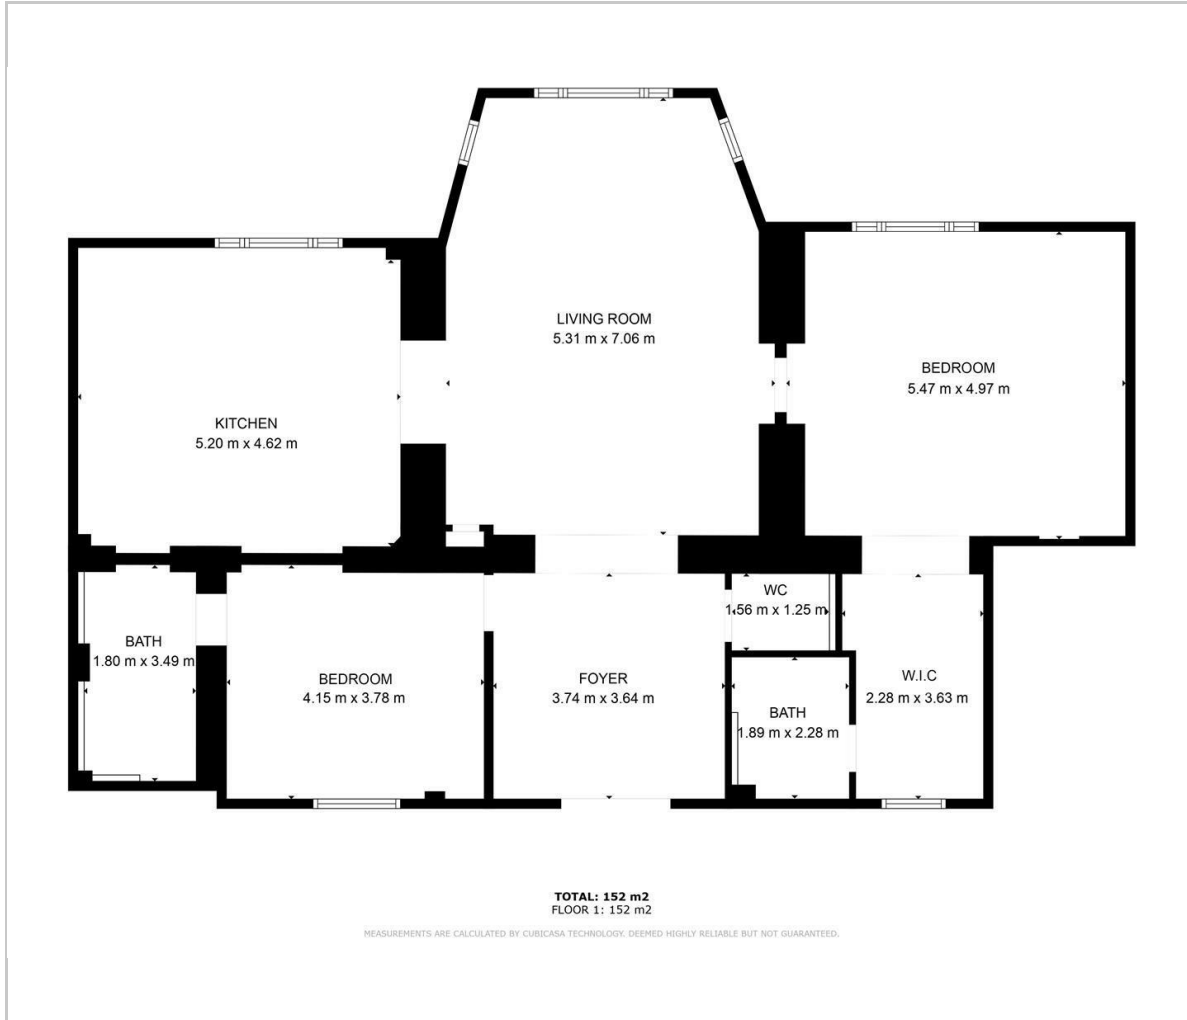

### Apartment 2

Situated on the ground floor of Riber Castle, apartment 2 sits centrally in the north bay, enjoying one of the best views across Riber Valley from this magnificent development. Ornate in its design, this apartment oozes class and is styled beautifully to encapsulate the interior decor synonymous of the castle era.

Entering into the apartment you are faced with the property mesmerising central bay window, the open plan accommodation offers a social space to dine and lounge and the stunning island kitchen comes with highly specified integrated appliances. The master suite features a dressing area with en-suite shower room, there is a further bedroom, main bathroom with bath and separate shower and a WC.

## Floor Plan