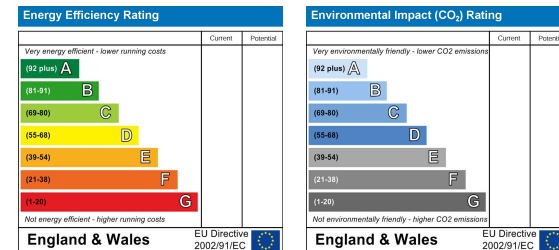

## Energy Efficiency Graph

2 Dale Road, Matlock, Derbyshire, DE4 3LT  
 T: 01629 700246

E: info@dalesandpeaks.co.uk  
 www.dalesandpeaks.co.uk