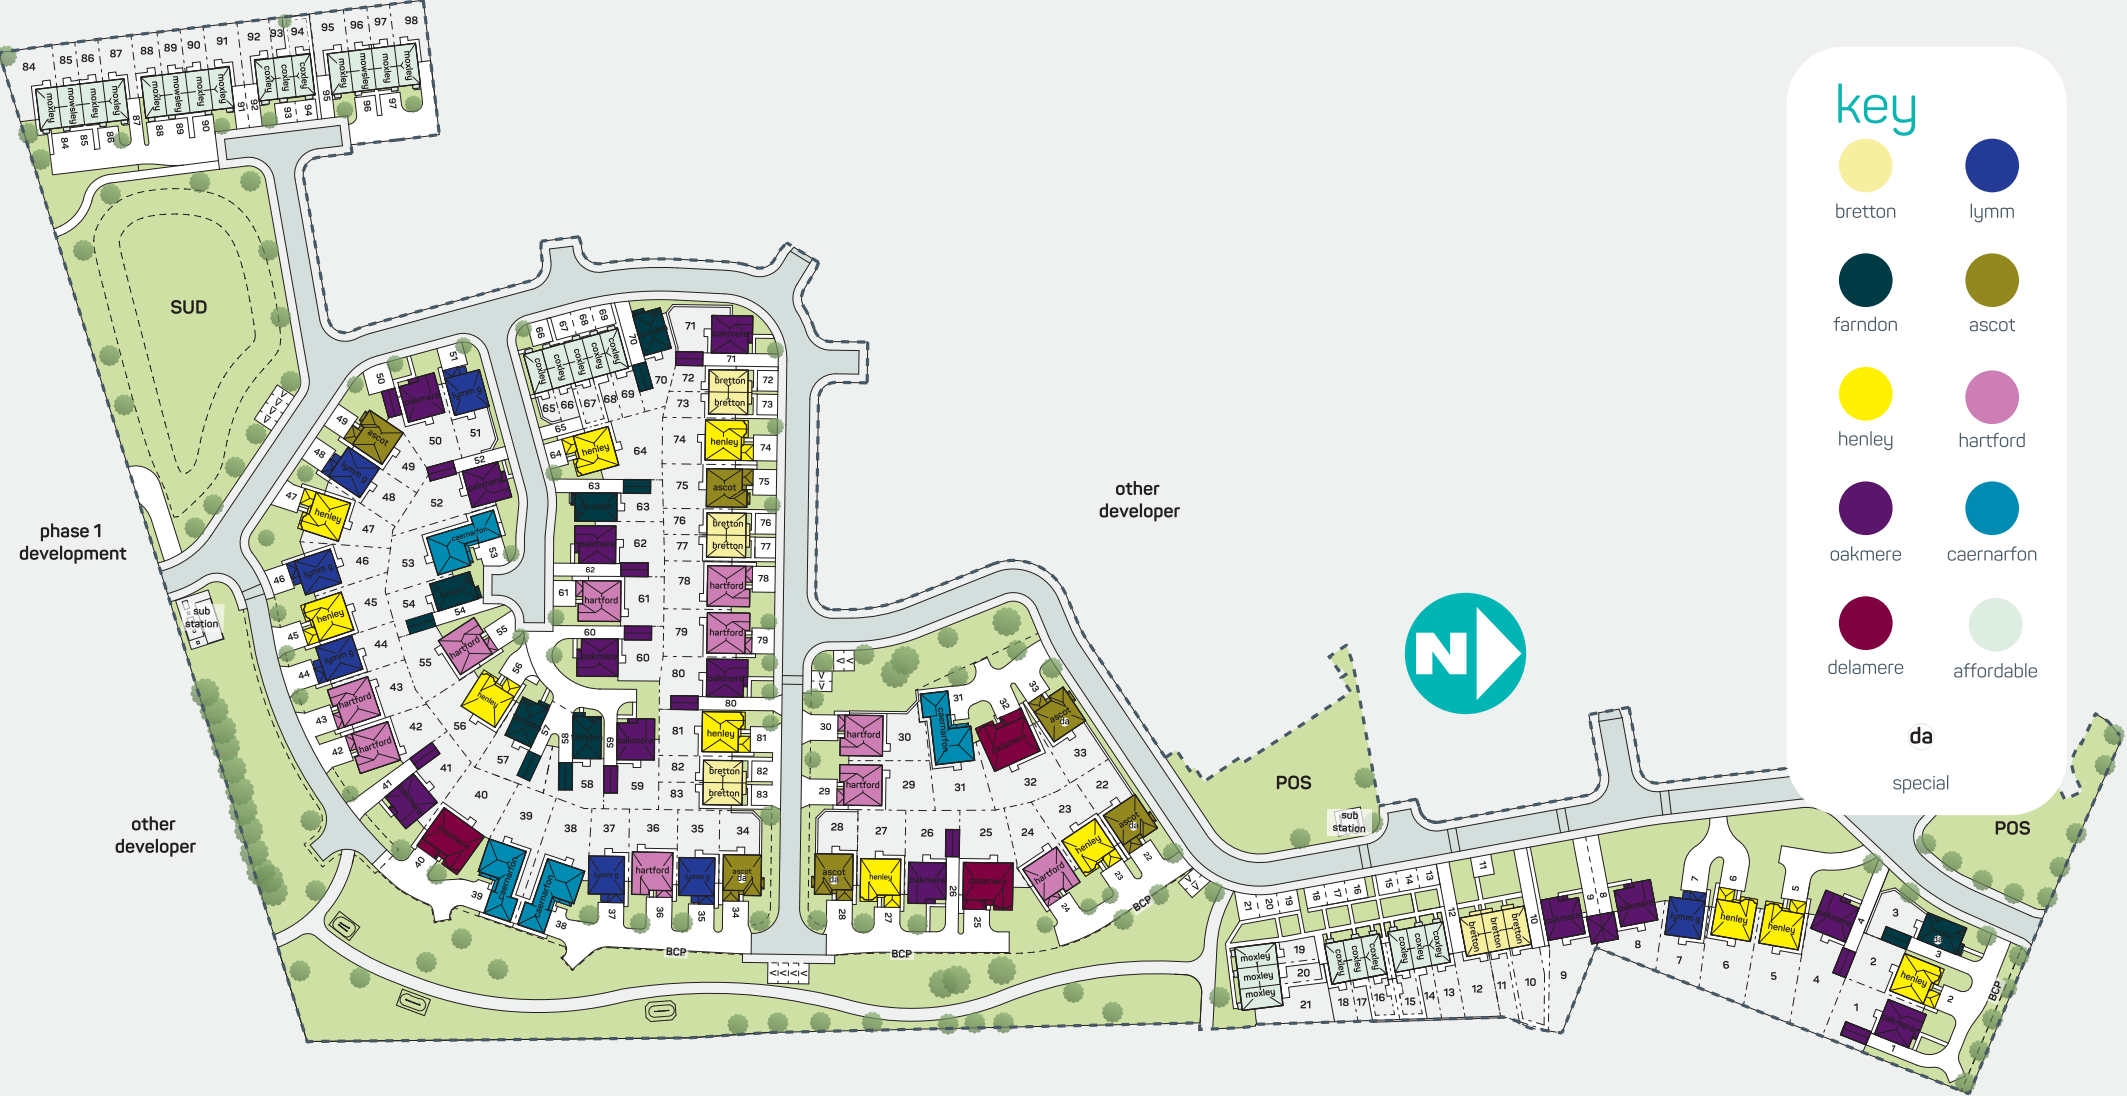

Stonebridge Fold

Phase two

ANWYL

thoughtful homes

This plan is a general site layout, not to scale and is intended for guidance only. It does not form any part of the contract. The plan does not show ownership boundaries, easements or wayleaves. Anwyl Homes reserve the right to alter or replan at any time. Please ask our site homes advisor for specific plot details. Turf to rear gardens is not provided. 01/12/21

everything considered.