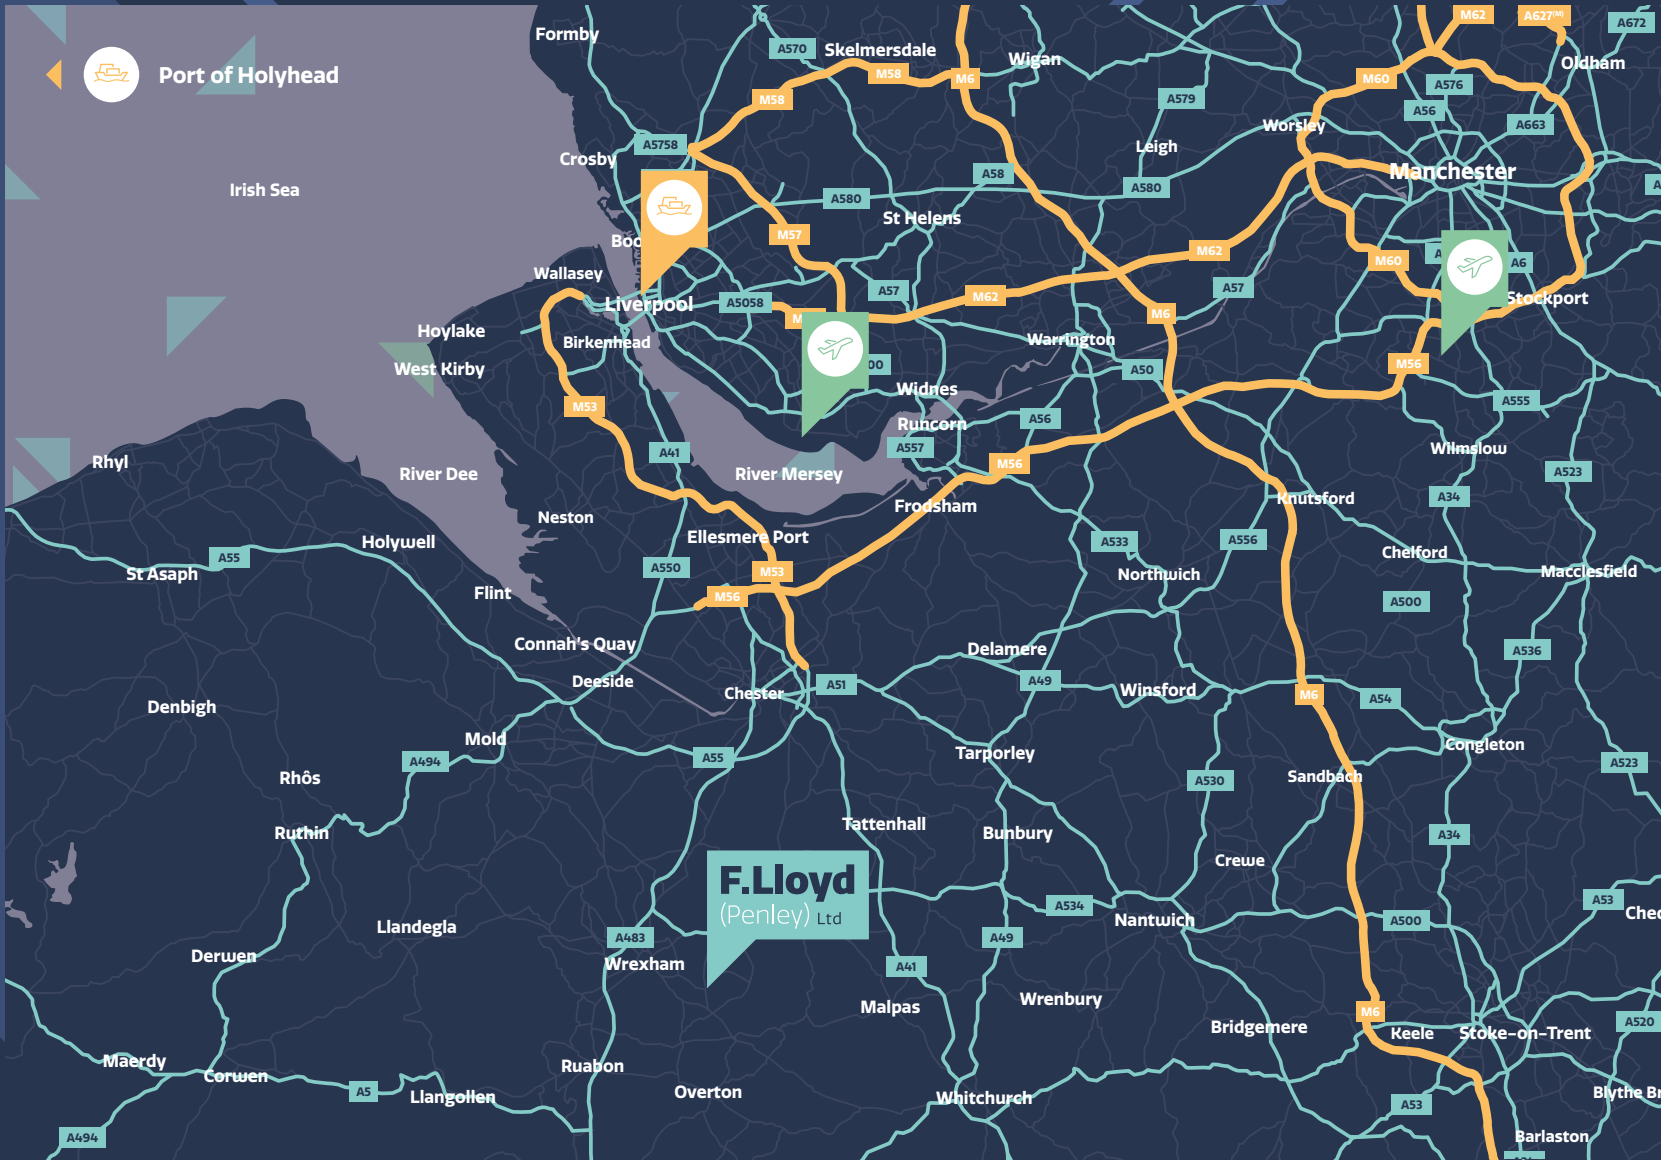

CALL TO ENQUIRE
01978 536 205

* Image is for illustrative purposes only

Site Plan

* Image is for illustrative purposes only

 Port of Holyhead

LAND

The A483, A534 and A55 are all located within close proximity to our site, with the M53 and M56 motorways easily accessible.

AIR

Bring the world to you with both Liverpool and Manchester International Airports located within 50 miles.

SEA

The nearest seaport to F Lloyd (Penley) is the Port of Shotton, only 27 miles away. Additionally, the UK's oldest container terminal, the Port of Liverpool, is 42 miles away, and the Port of Holyhead is located 93 miles away.