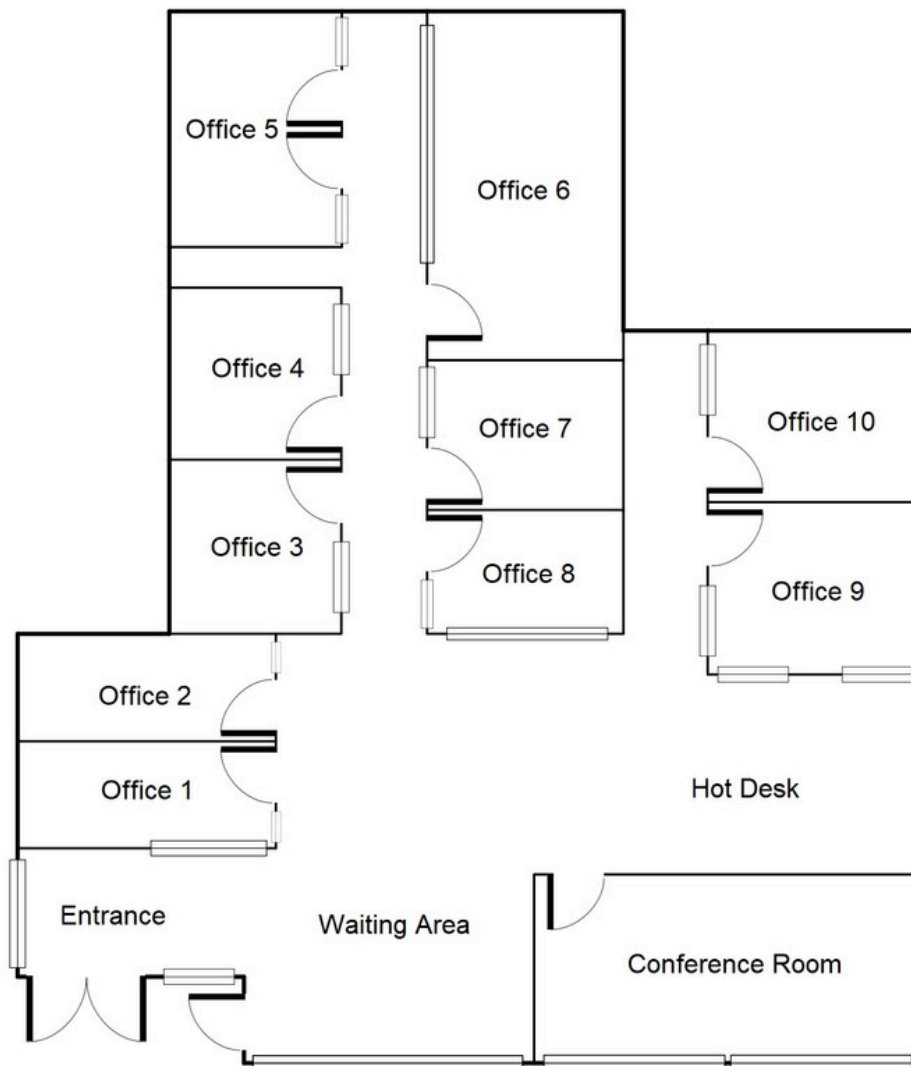

DESCRIPTION

THE PROPERTY COMPRISES OF RECEPTION DESK, WAITING AREA AND 10 OFFICES WITH A SEPARATE MEETING/CONFERENCE ROOM AND WOMEN'S AND MEN'S WC.

NEWLY REFURBISHED OFFICE SPACES ARE AVAILABLE IN A RANGE OF SIZES FROM 3 TO 5 DESKS.

SOUL ESTATES

SALES & LETTINGS

AVAILABILITY

THE PROPERTY IS IMMEDIATELY AVAILABLE FOLLOWING THE COMPLETION OF LEGAL FORMALITIES.

VIEWINGS

VIEWINGS ARE STRICTLY BY APPOINTMENT ONLY CALL TO BOOK.

Ground Floor

This floorplan is just an example, this is not to scale.
Please see description for exact room sizes.