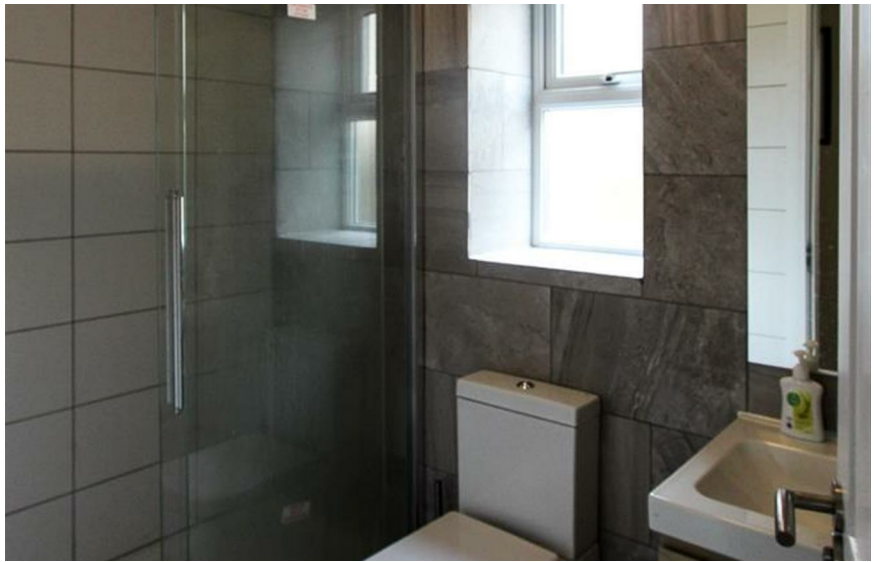

1 bedroom(s) 1 bathroom(s) sq ft

Without question one of the nicest one-bedroom apartments we have ever had on the Cardiff rental market. Located on Howard Gardens and therefore just a 10-minute walk into the City Centre, this development offers some of the finest rental accommodation that Cardiff has to offer. The landlady (and developer) has made a conscious effort to offer an elevated standard of accommodation and supplies designer furnishings, solid oak flooring, and stunning bathrooms and kitchens. This one-bedroom GARDEN apartment is located on the ground floor and comes equipped with a spacious double bedroom with fitted storage, chic bathroom suite, and lovely open-plan lounge/kitchen which is swimming with characterful, tasteful furniture with double doors leading out to the rear garden.. An opportunity not to be missed!

EPC RATING of D.
COUNCIL TAX BAND of C.

Please note there is no permit parking available with this property.

A holding fee of one weeks' rent will be payable to secure the dwelling. This will be deducted from the final balance payable upon moving into the dwelling, subject to a successful application. Jeffrey Ross Limited reserves the right to retain this payment should the applicant have provided false or misleading information at the time of applying for the dwelling or failed to take reasonable steps to enter into the Standard Occupation Contract.

Energy Efficiency Rating		
	Current	Potential
<i>Very energy efficient - lower running costs</i>		
(92 plus) A		
(81-91) B		
(69-80) C		
(55-68) D	64	79
(39-54) E		
(21-38) F		
(1-20) G		
<i>Not energy efficient - higher running costs</i>		
England & Wales	EU Directive 2002/91/EC	

Howard Gardens, Roath