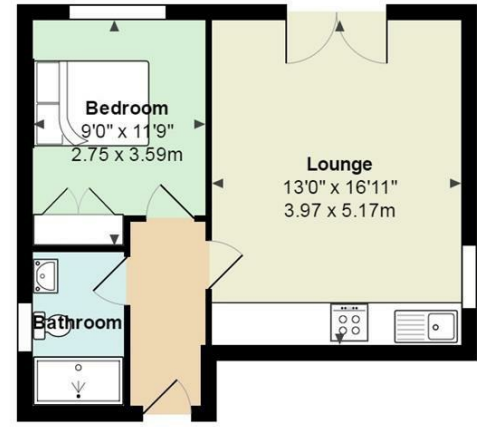

Howard Gardens, Roath

Total Area: 406 ft² ... 37.7 m²
All measurements are approximate and for display purposes only

PROPERTY SPECIALIST
Mr Rhys Carter
rhys.carter@jeffreycross.co.uk

Lettings