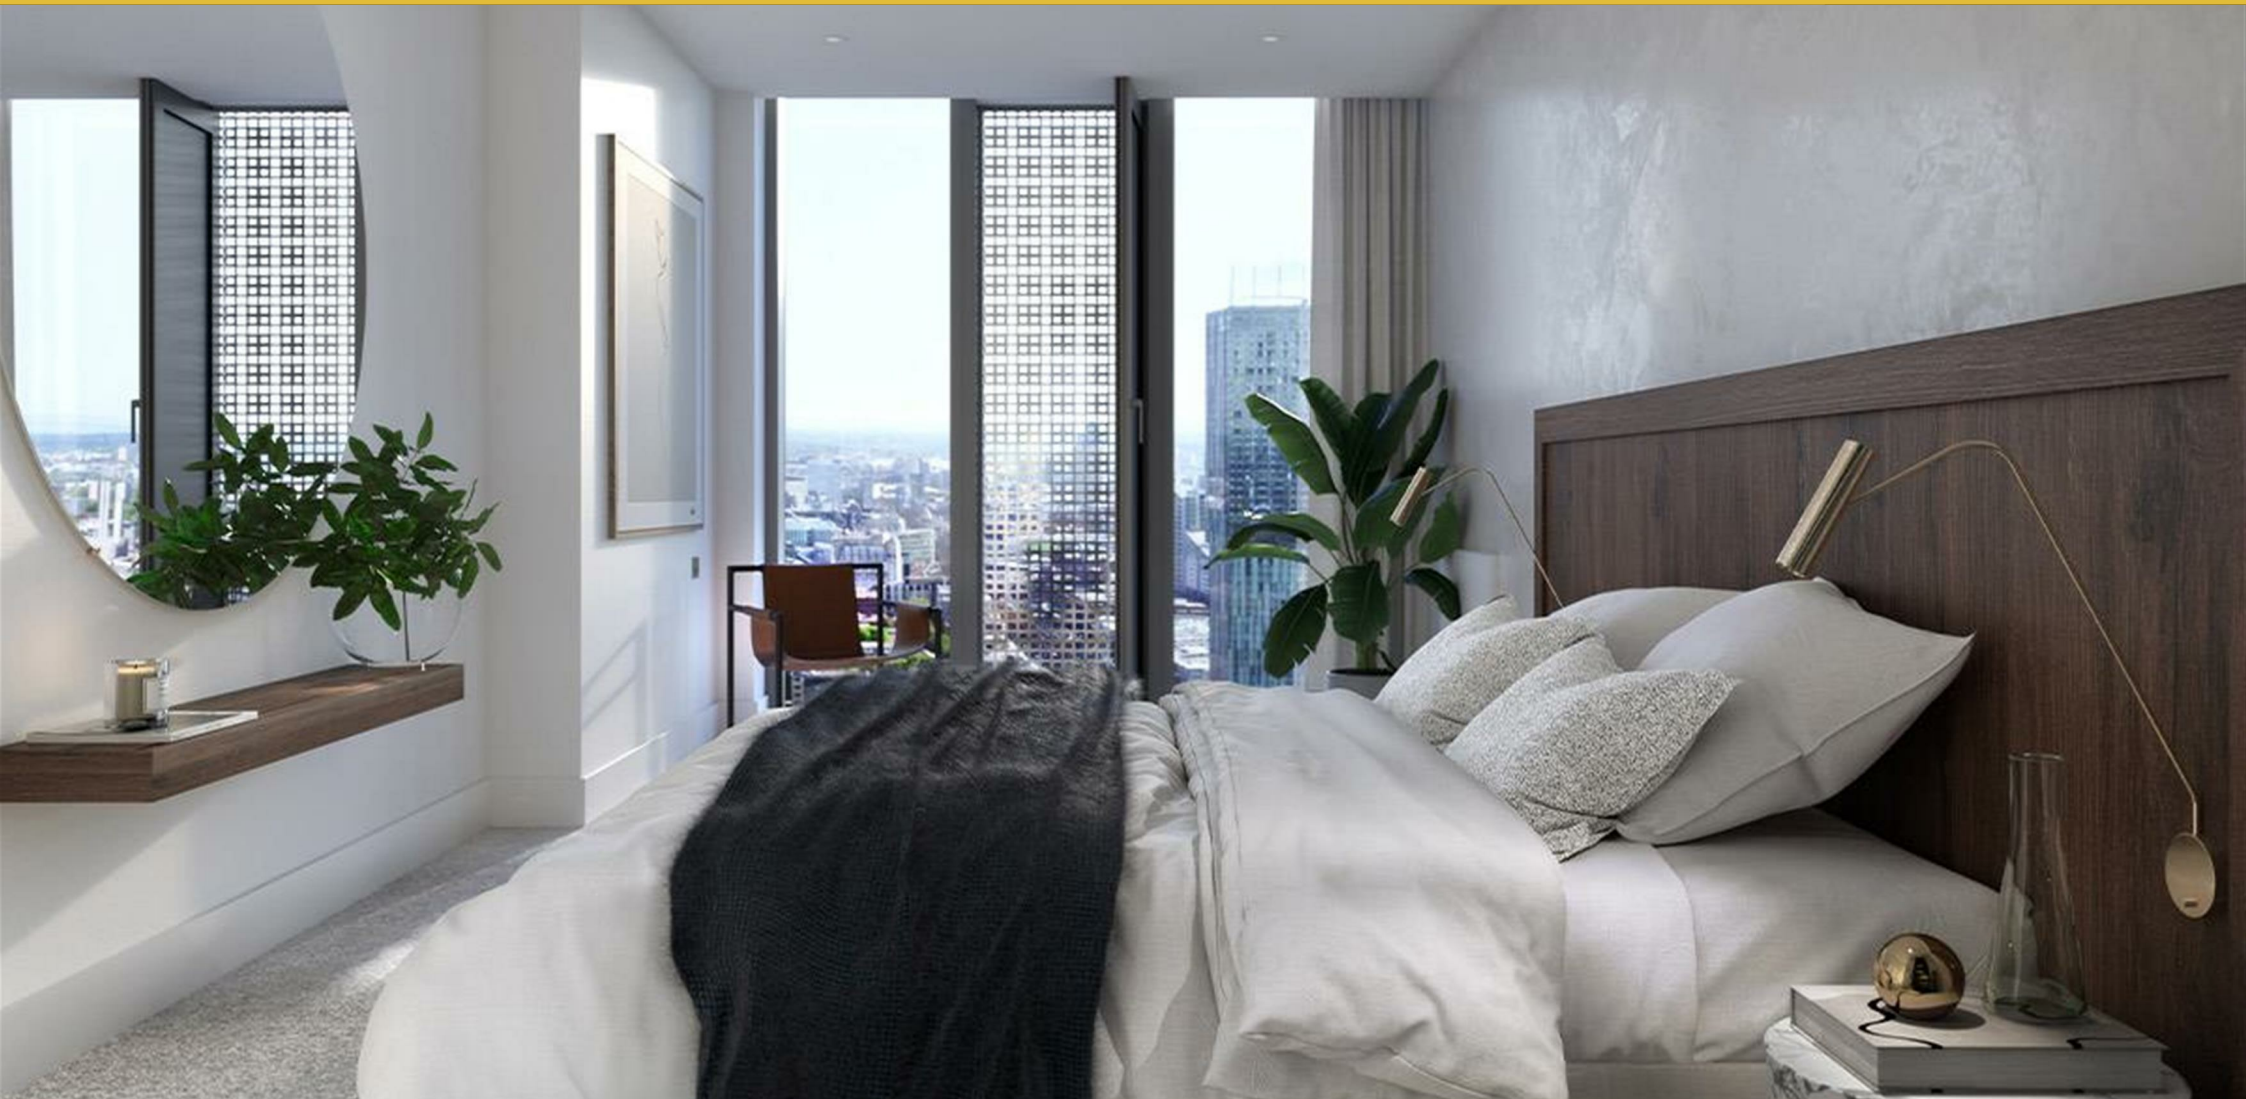

TYRON ASH

REAL ESTATE

THE VICTORIA RESIDENCE CROWN STREET, MANCHESTER,
M15 4TD
PRICES FROM £565,336