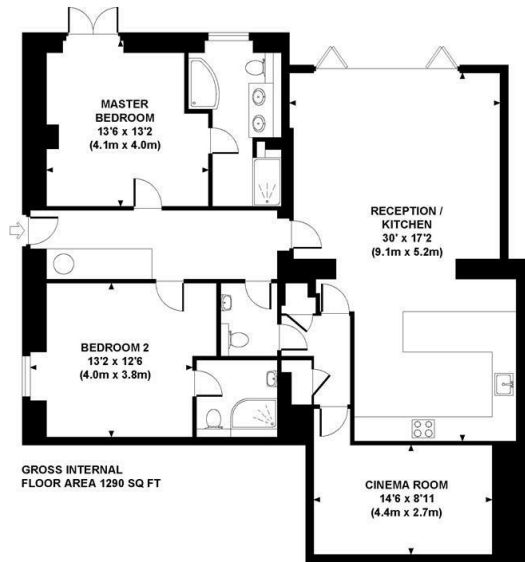

Important notice: These particulars are issued for guidance only. They are intended to give a fair overall description of the property and do not constitute a warranty of any kind or to be an offer or contract in whole or in part. Nothing in these particular shall be deemed to constitute a representation that the property is in good structural condition nor that any services, appliances, equipment or facilities are in good working order. Notwithstanding that all information contained in these particulars, both in the text and in any plans and photographs is given in good faith, intending purchasers should make their own enquiries as to the accuracy of all matters upon which they intend to rely. Measurements are given for guidance only.

85 - 87 BAYHAM STREET
LONDON NW1 0AG

45 CIRCUS ROAD
LONDON NW8 9JH

T: +44 0207 1234 152
info@phillipsharrod.com

Energy Efficiency Rating		Environmental Impact (CO₂) Rating	
Band	Score	Band	Score
A	92-100	A	1-23
B	81-91	B	24-47
C	69-80	C	48-74
D	55-68	D	75-100
E	39-54	E	101-150
F	21-38	F	151-200
G	1-20	G	201-250