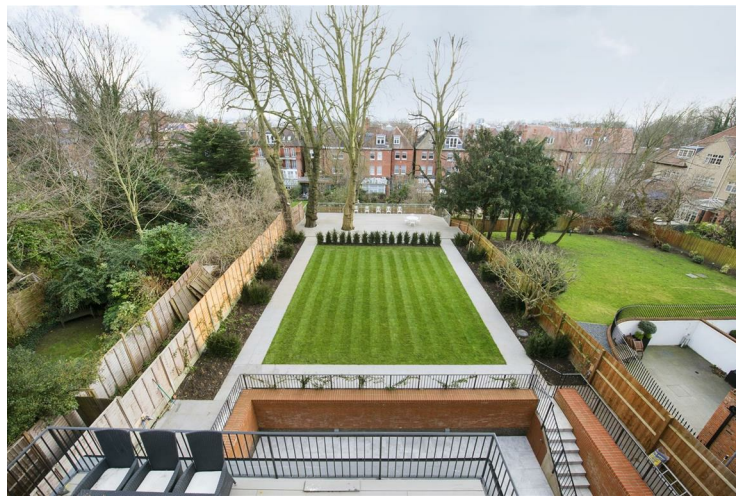

FLAT B LYNDHURST ROAD, NW3
Approximate Gross Internal Area 1290 sq ft / 119.8 sq m