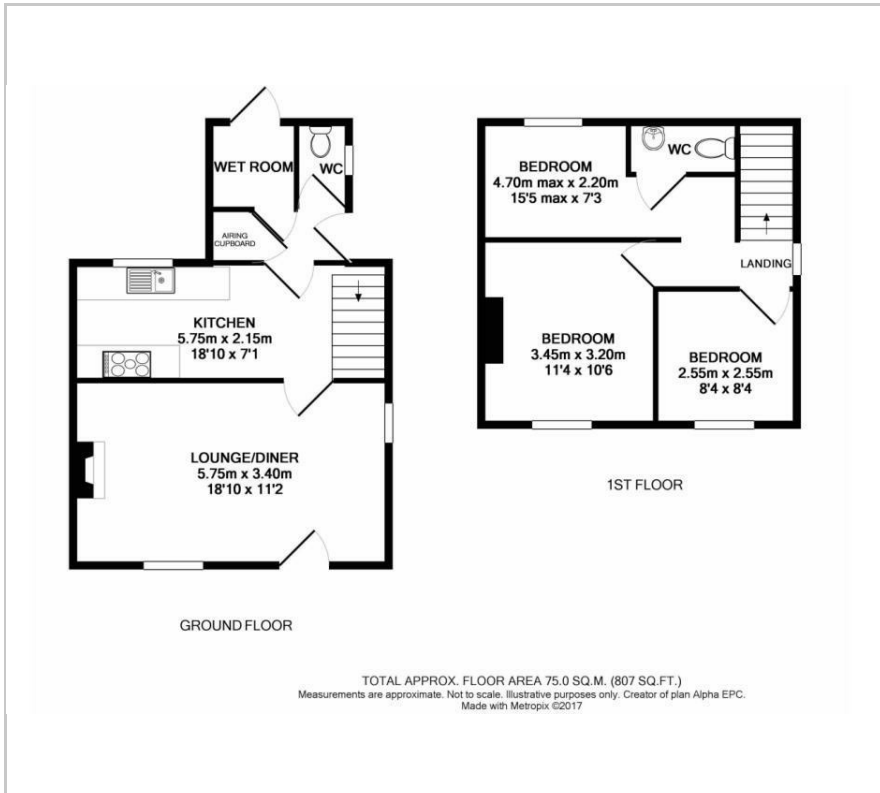

Floor Plan

Area Map

Energy Efficiency Graph

These particulars, whilst believed to be accurate are set out as a general outline only for guidance and do not constitute any part of an offer or contract. Intending purchasers should not rely on them as statements of representation of fact, but must satisfy themselves by inspection or otherwise as to their accuracy. No person in this firm's employment has the authority to make or give any representation or warranty in respect of the property.