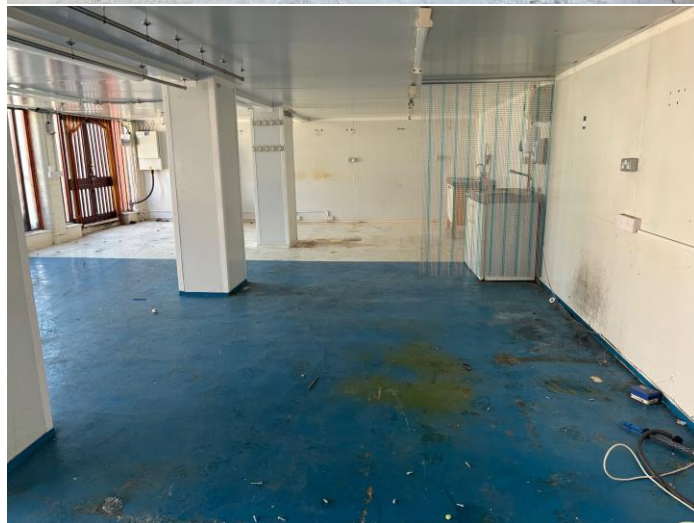

Photos

Viewings

Strictly by appointment only through Fowler Fortescue telephone 01747 356 096.

Disclaimer: These particulars are intended to give a fair description of the property but their accuracy cannot be guaranteed, and they do not constitute an offer of contract. Intending tenants must rely on their own inspection of the property. None of the above appliances/services have been tested by ourselves.

t. 01747 356099 | e. enquiries@fowlerfortescue.co.uk

fowlerfortescue.co.uk

The Old Dairy, Fonhill Bishop, Salisbury, Wiltshire SP3 5SH