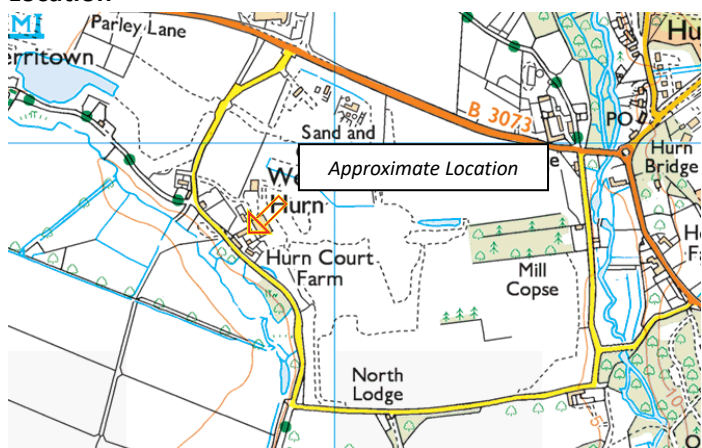

**Dorset Smokery
Hurn Court Farm
Hurn
Christchurch
Dorset
BH23 6AX**

Location

The accommodation is well located near the village of Hurn with excellent access to the A338 Bournemouth spur road and the A31 leading to the M3 at Southampton and the South West. 6 miles to the centre of Bournemouth and 7 miles to Ringwood. Salisbury is 26 miles to the North.

Description

The accommodation comprises of office accommodation with storage/workshop and outside parking/storage

Three phase electric and mains water with private drainage.

Storage/Workshop 1,000 sq ft (16m x 6m)

Parking/Outside Storage 1,600 sq ft (15m x 10m)

Offices 1,200 sq ft (15m x 8m)

Workshop/Storage 1,200 sq ft (15m x 8m)

Charges

The fee is inclusive of external maintenance. Exclusive of business rates and utility bills.

£1950 + VAT per calendar month

Terms & Administration

A fee of £500 plus VAT is charged for taking up references and drawing up the documentation. A deposit of two month's rent is required.

Available on 12 month – 6 year lease with flexible terms.

Availability

The premises is available to let immediately.

Location