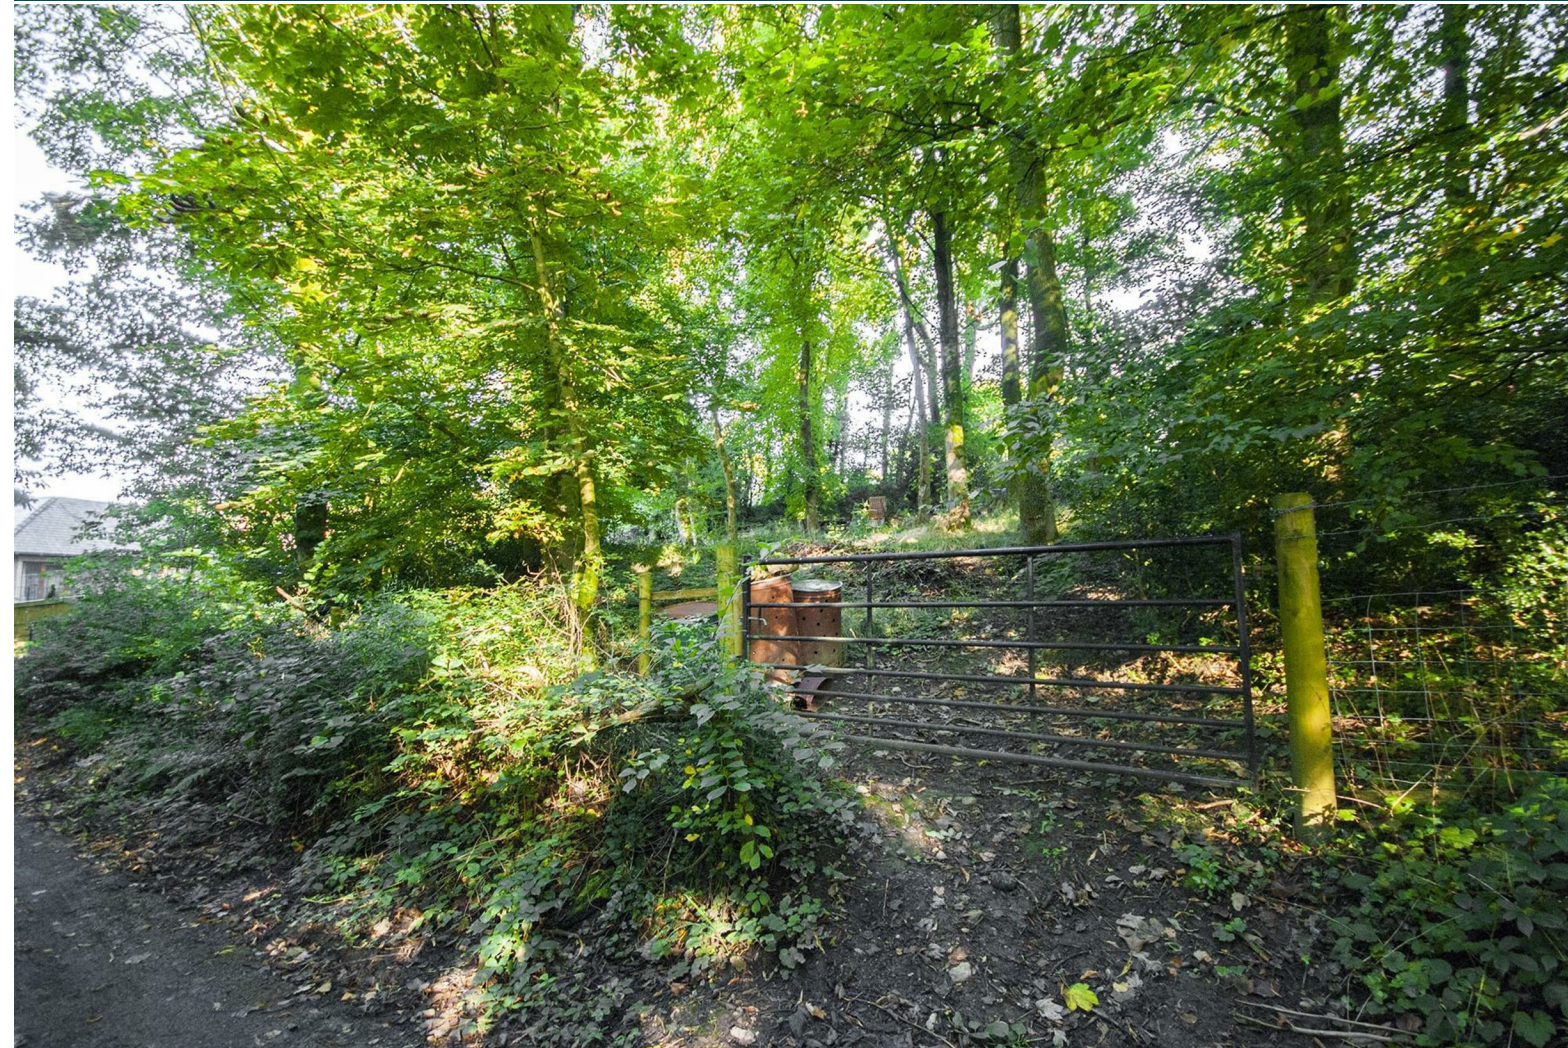

CHARLES LOUIS

HOMES LIMITED

Charles Louis Homes Ltd
4 Bolton Street
Ramsbottom
Bury
BLO 9HX

E propertyenquiries@charleslouis.co.uk
T 0161 959 0166
www.charleslouishomes.co.uk

Directions

From our central Ramsbottom office head north-east on Bolton St/A676 towards Carr St and continue to follow A676. Next turn right onto Rosebank.

Edenwood Road Ramsbottom, Bury, BL0 0EX

£150,000

- 1.1 Acres of woodland located at the end of a quiet cul-de-sac.
- Offers potential for multiple uses, including recreational space and conservation.
- Development opportunities available, subject to planning permission.
- Tranquil countryside setting with natural beauty.
- Conveniently accessible location despite its serene surroundings.
- Ideal for creating a private retreat or exploring development possibilities.

These particulars, whilst believed to be accurate are set out as a general outline only for guidance and do not constitute any part of an offer or contract. Intending purchasers should not rely on them as statements of representation of fact, but must satisfy themselves by inspection or otherwise as to their accuracy. No person in this firm's employment has the authority to make or give any representation or warranty in respect of the property.