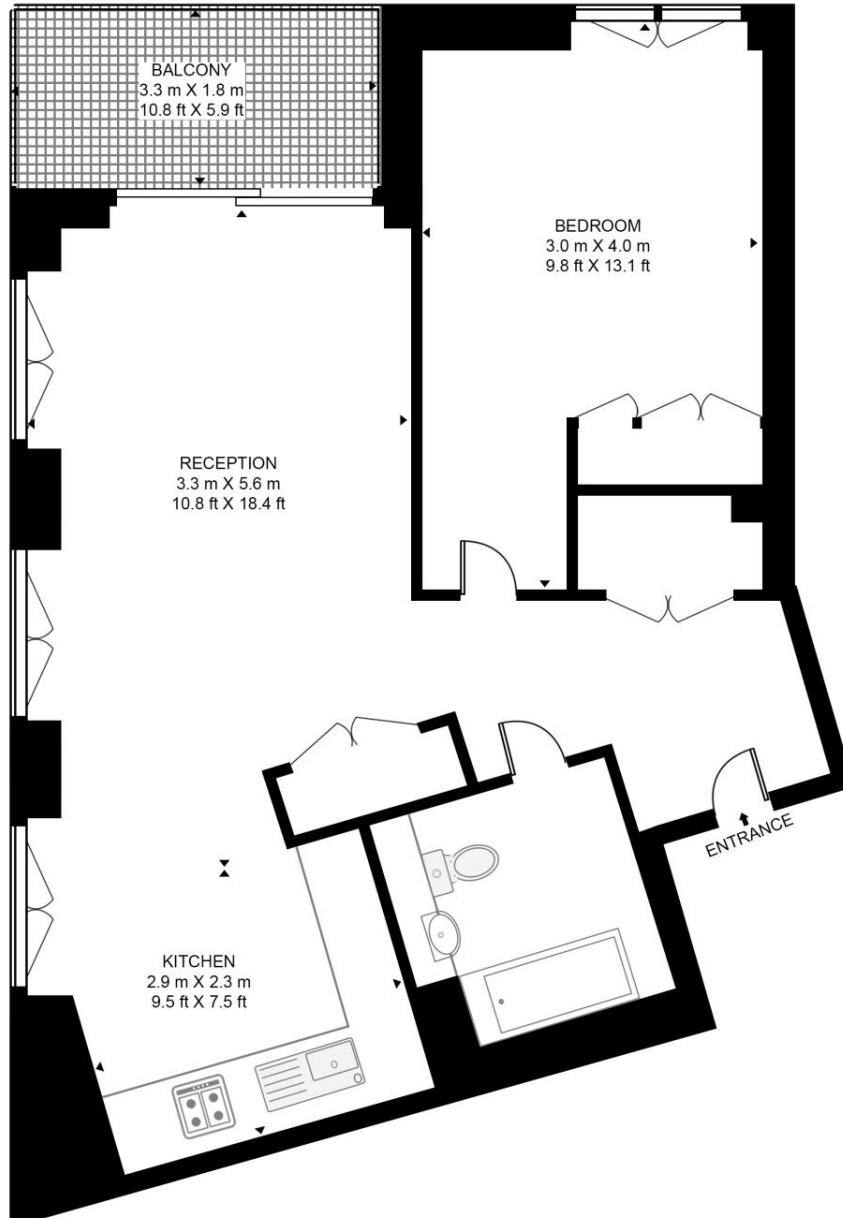

Cendal Crescent, London E1

Price £625 per week - Furnished

Description

A top floor (7th) 1 bedroom apartment in Georgette Apartments, the Silk District.

Offered furnished, the stunning apartment is situated on the 7th floor and boasts open plan living / dining area, large balcony, double bedroom with large fitted wardrobes, luxury bathroom, additional w/c, fully fitted kitchen with Oak effect finish, tiled flooring and excellent storage space.

- 1 Bedroom
- 1 Bathroom
- 7th Floor
- Large balcony
- On-site amenities including cinema, gym and resident's lounge
- 24 hour concierge
- 0.3 miles from Whitechapel Station
- Approx. 561 sq ft (52.1 sq m)
- Furnished
- EPC: B

Floorplan

561 sq ft | 52 sq m

GEORGETTE APARTMENTS

APPROXIMATE GROSS INTERNAL FLOOR AREA 561 SQ.FT (52.1 SQ.M)

SEVENTH FLOOR

This floor plan has been defined by the RICS Code of Measurement. This floor plan and all others are for approximate representative purposes only and upon usage is agreed to as such by the client.