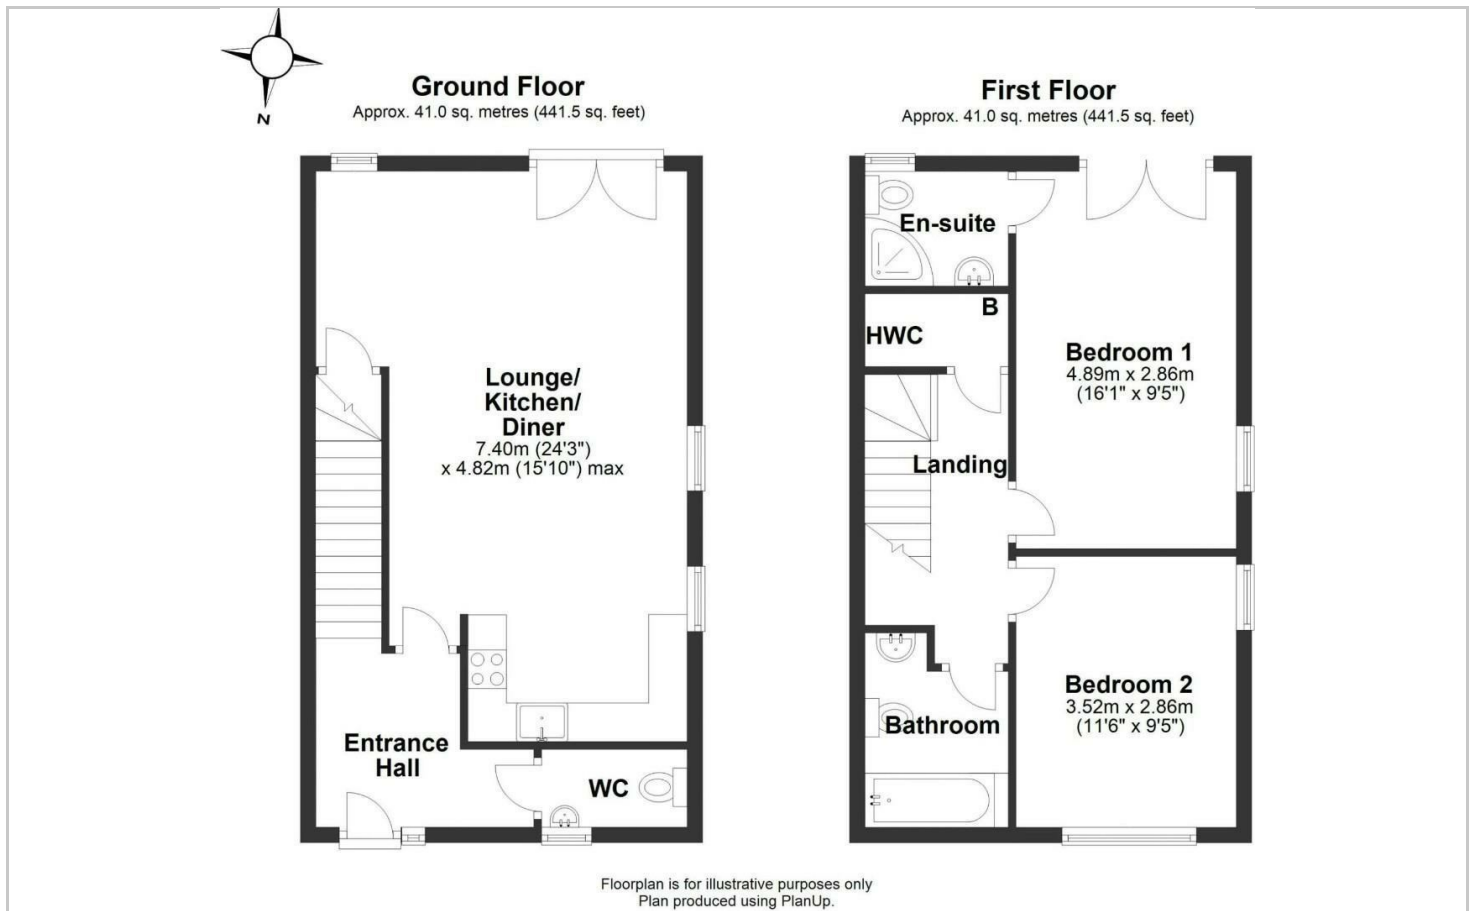

3 Castle Court Mill Street
, Nantwich, CW5 5SL

£995 PCM

3 Castle Court Mill Street
, Nantwich, CW5 5SL

£995 PCM

Road Map

Hybrid Map

Terrain Map

Floor Plan