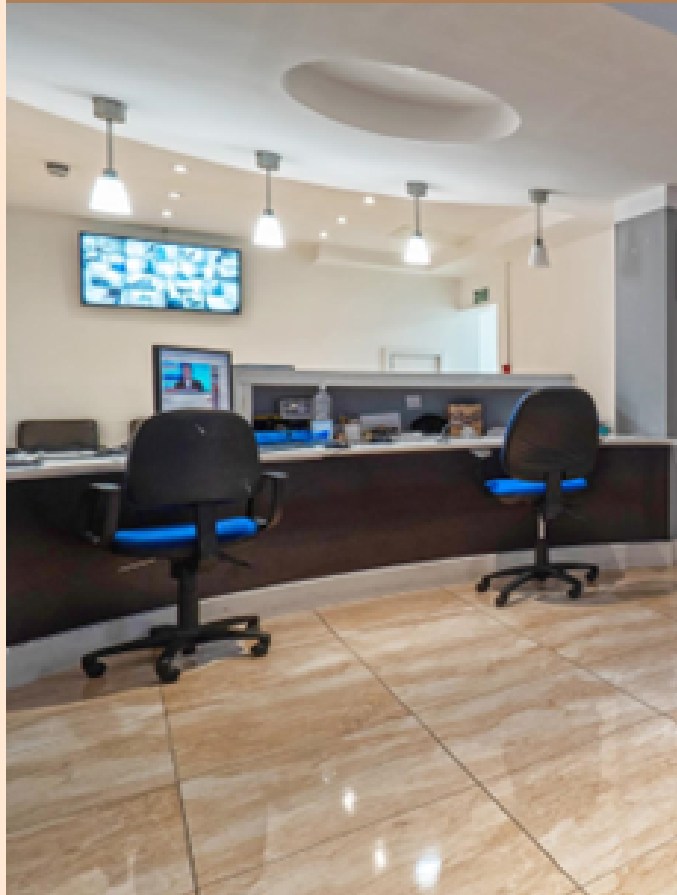

www.hanifproperties.com

BUSINESS CENTRE

STARTING PRICE

£499.99 PCM

Start your business with
the perfect one

ARTIST STUDIOS

- Dedicated areas for creative personnel to home in on their craft.
- More space to work on your craft, really grow your business with great spaces & ample room to work.
- At the centre we host a range of businesses welcoming great Networking