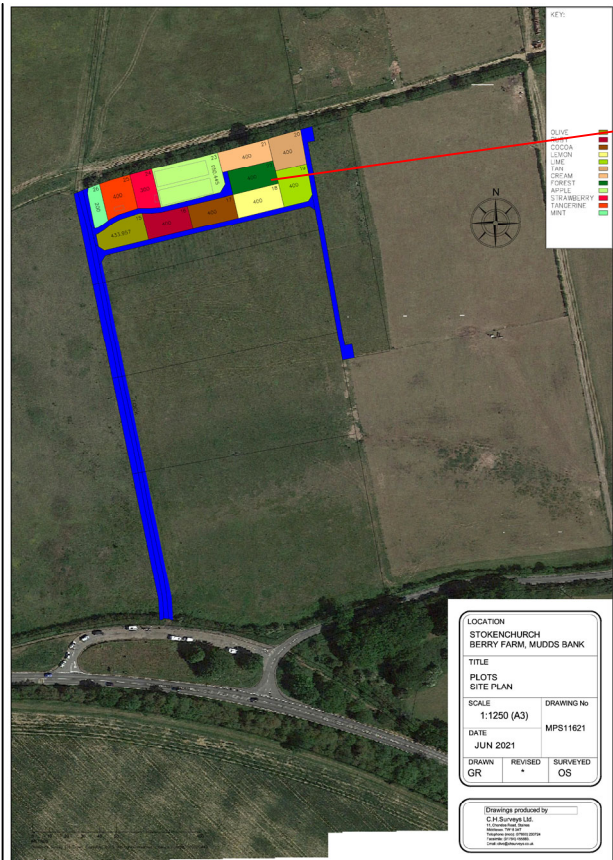

PLOTS

FOR SALE

Thank you for your enquiry regarding the land we are selling

£8000 for 100 m2
 £16,000 for 200 m2
 £20,000 for 300 m2
 £24,000 for 400 m2

Suitable for residential, commercial or agricultural subject to the necessary consents

Multiple plots available if required.

Berry Farm
 Mudds Bank
 Stokenchurch
 High Wycombe
 Buckinghamshire
 HP143RS.

<https://maps.google.com/?q=51.659529,-0.883066>
 51.659529,-0.883066

£24,000

FOR SALE