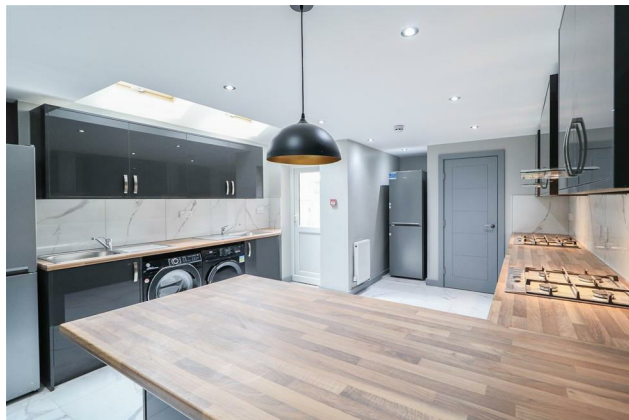

# PROMINENCE

ESTATES

Luxuriously Modern 6 Bedroom Student House With En-Suite Bedrooms. **BILLS INCLUDED + LED TV.** 10 Minutes Walk From University - This is a brand new, top spec and luxurious house which has undergone extensive renovation providing students with a perfect place to live. The property comprises; modern open plan lounge area with LED TV and kitchen benefiting from breakfast bar with stools, 2 integrated microwaves, dish washer, large range cooker, 2 fridge/freezers, washing machine and dryer. The house comes fully furnished with built in wardrobes, beds, desks and chairs. The property also benefits from a low maintenance landscaped garden.

Utility bills included: Gas, Electricity, Water, WiFi.

For further information regarding this property or to book your viewing please call our Coventry office today.

Luxuriously Modern 6 Bedroom Student House With En-Suite Bedrooms. **BILLS INCLUDED + LED TV.** 10 Minutes Walk From University - This is a brand new, top spec and luxurious house which has undergone extensive renovation providing students with a perfect place to live. The property comprises; modern open plan lounge area with LED TV and kitchen benefiting from breakfast bar with stools, 2 integrated microwaves, dish washer, large range cooker, 2 fridge/freezers, washing machine and dryer. The house comes fully furnished with built in wardrobes, beds, desks and chairs. The property also benefits from a low maintenance landscaped garden.