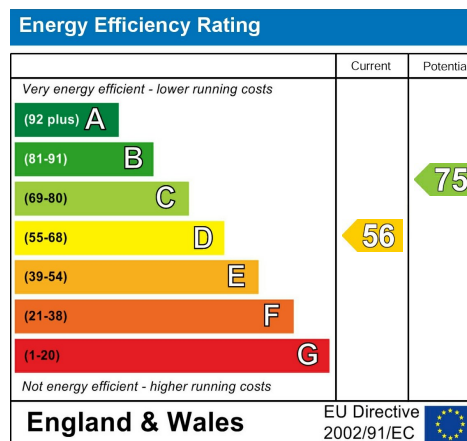

**Snowdon View,
Bangor
5 Bed
House Share
£77 Per Week**

**VARCITY
LIVING**
Sales | Lettings

- Double bed(s)
- Private parking
- Washing machine
- Priced per person

- Fully managed property
- Multiple toilets
- Add all bills option