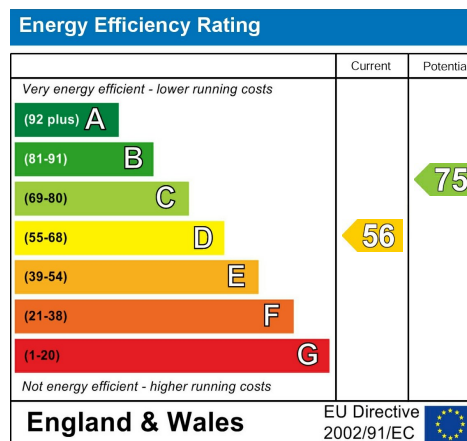

**Snowdon View,
Bangor
5 Bed
House
£553 Per Week**

**VARCITY
LIVING**
Sales | Lettings

- Double bed(s)
- Private parking
- Washing machine
- Priced per person

- Fully managed property
- Multiple toilets
- Add all bills option