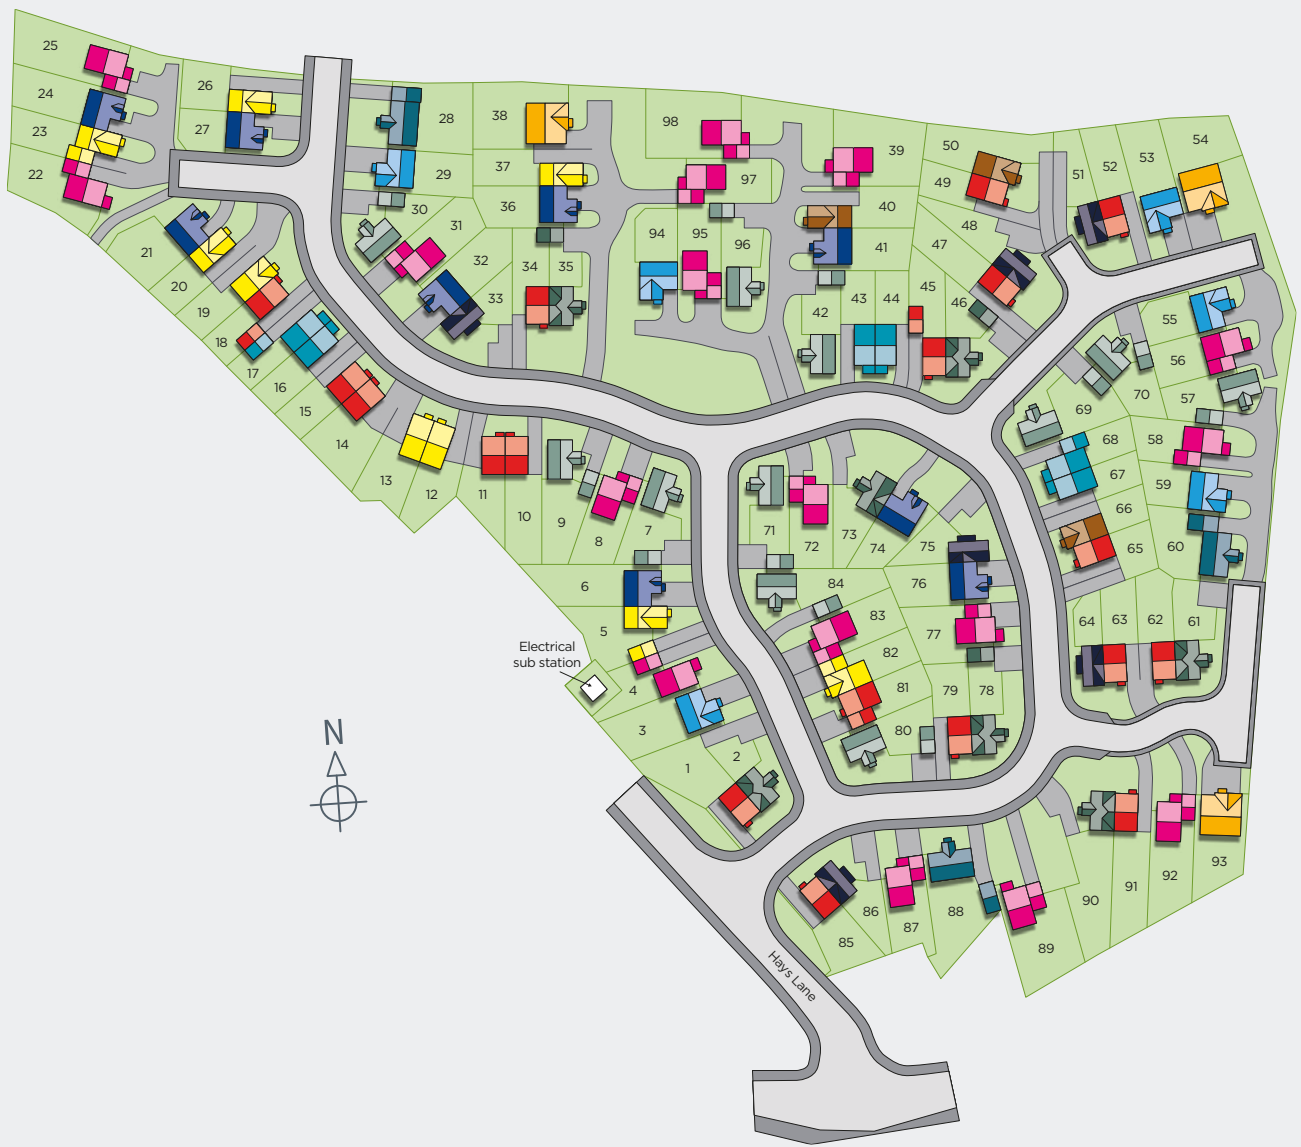

Welcome to

Hays Park

gleeson

Surrounded by stunning rolling hills on the outskirts of Halifax, Hays Park is a beautiful development with many amenities and the Yorkshire countryside close by. The development also has great access to major road and motorway networks, linking it with Huddersfield, Bradford, Leeds and Manchester.

- Halifax city centre is just over three miles away, offering a variety of activities for everyone to enjoy, including Eureka (the National Children's Museum), Ogden Water Country Park and Nature Reserve and Halifax Borough Market
- The beautiful Yorkshire countryside is close by, perfect for those who enjoy walking and taking in the breathtaking scenery
- Halifax train station is just a 15 minute drive from the development with services to larger cities, such as Leeds and Manchester
- A selection of supermarkets are close by as well as the Pennine Retail Park and Westgate Arcade
- Within a half hour drive, you can reach the stunning village of Saltaire or the beautiful market town of Hebden Bridge
- Leeds and Manchester are both within easy reach for commuting and shopping

Cork
2 bedroom

Kerry
2 bedroom

Mayfield
2 bedroom

Tyrone
3 bedroom

Fergus
3 bedroom

Lisburn
3 bedroom

Wexford
3 bedroom

Kilkenny
3 bedroom

Kildare
3 bedroom

Renmore
3 bedroom

Carlow
4 bedroom

Waterford
4 bedroom

This site layout is intended for illustrative purposes only and may be subject to change, for example in response to technical or planning requirements, ground conditions or market demand. It is not drawn to scale and does not show legal boundaries, easements, wayleaves, land contours or gradients, local authority street lighting or landscaping proposals. For specific property details, plot layouts or elevations, please speak to one of our Sales Executives.