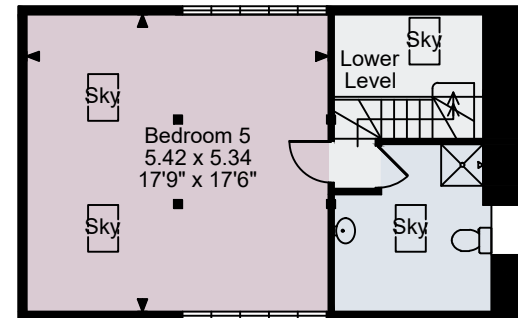

**Sunny Hollow, Kendal**  
**Main House gross internal area = 2,393 sq ft / 222 sq m**

**Ground Floor**

**First Floor**

**Attic**

**FOR ILLUSTRATIVE PURPOSES ONLY - NOT TO SCALE**

The position & size of doors, windows, appliances and other features are approximate only.