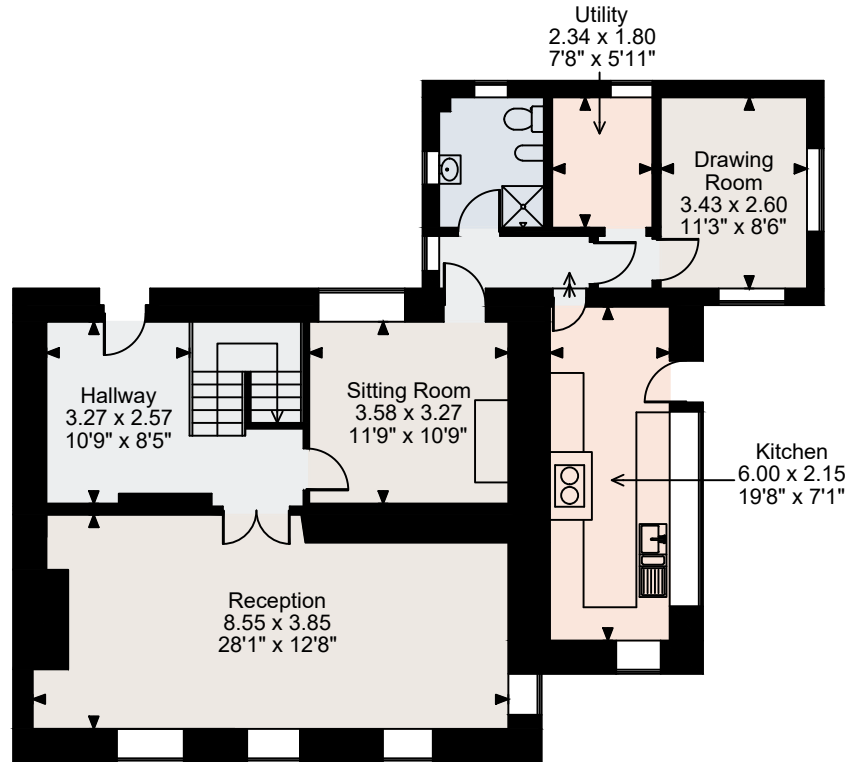

**Sunny Hollow, Kendal**  
**Main House gross internal area = 2,393 sq ft / 222 sq m**

**Ground Floor**

**First Floor**

**Attic**

**FOR ILLUSTRATIVE PURPOSES ONLY - NOT TO SCALE**

The position & size of doors, windows, appliances and other features are approximate only.

© ehouse. Unauthorised reproduction prohibited. Drawing ref. dig/8599099/SS