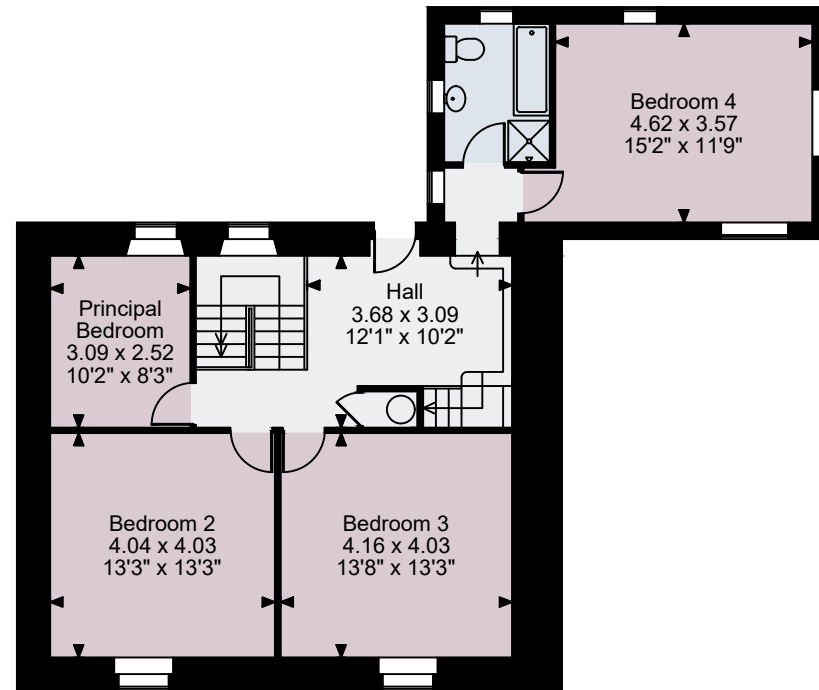

**Sunny Hollow, Kendal**  
**Main House gross internal area = 2,393 sq ft / 222 sq m**

**Ground Floor**

**First Floor**

**Attic**

**FOR ILLUSTRATIVE PURPOSES ONLY - NOT TO SCALE**

The position & size of doors, windows, appliances and other features are approximate only.