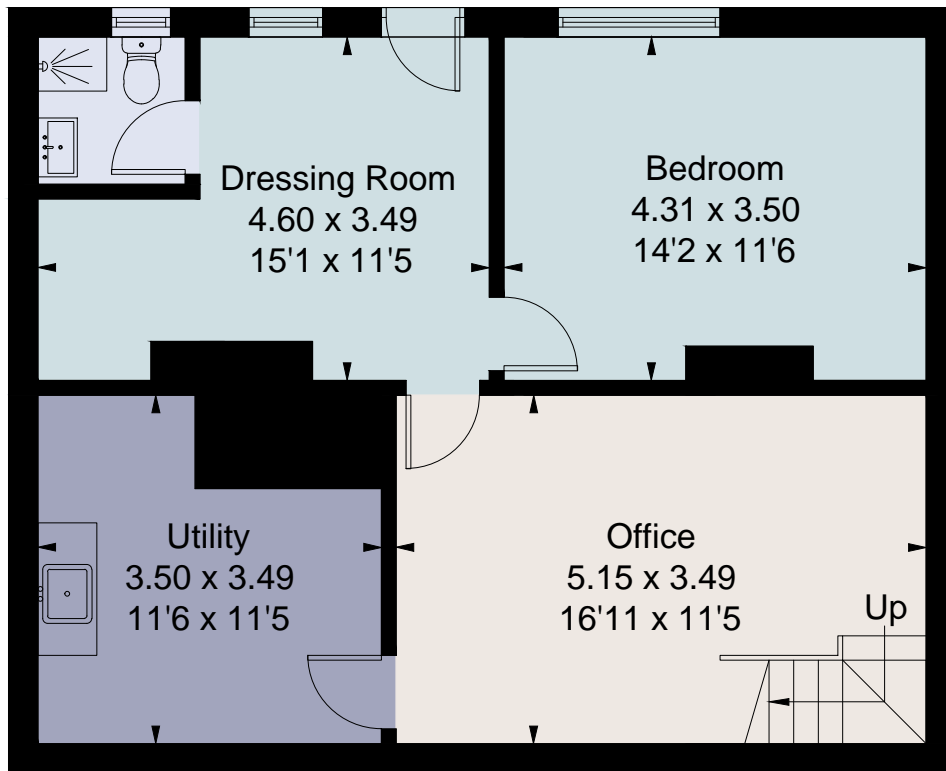

Approximate Area = 138.0 sq m / 1485 sq ft

For identification only. Not to scale.

© Fourwalls

Ground Floor

First Floor