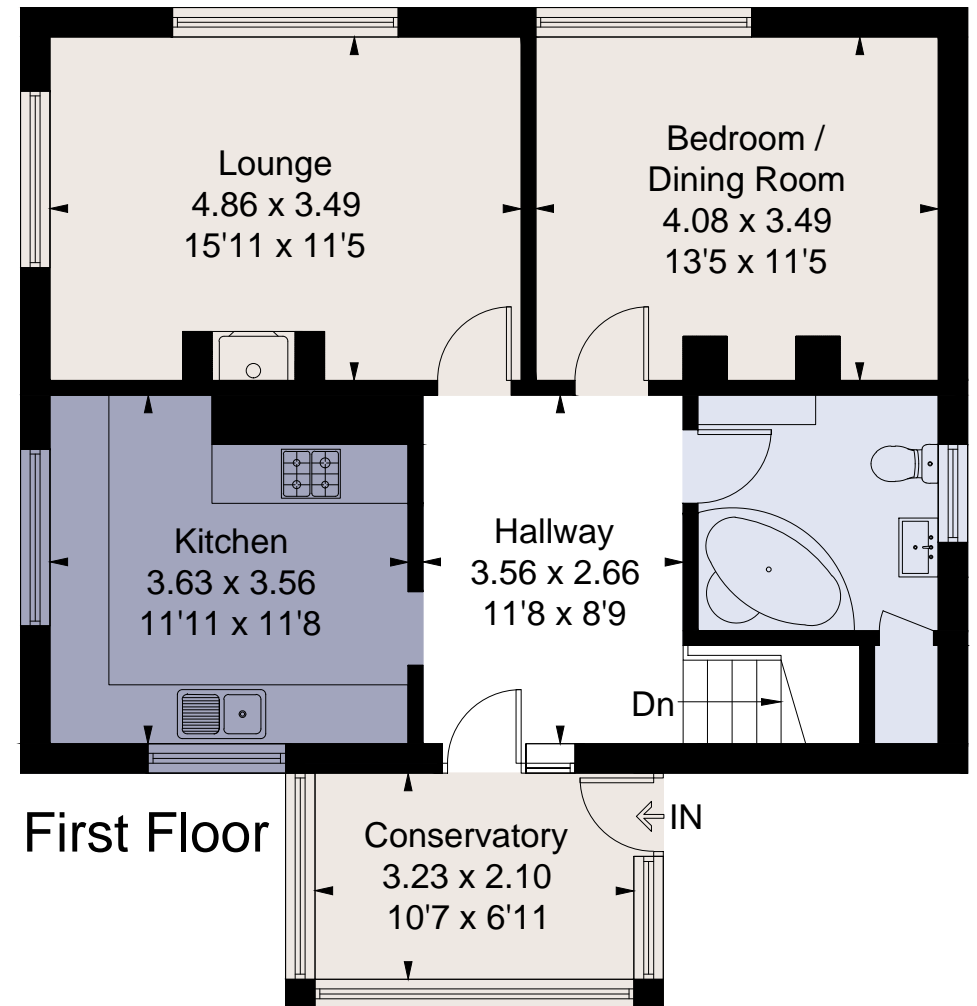

Approximate Area = 138.0 sq m / 1485 sq ft

For identification only. Not to scale.

© Fourwalls

Ground Floor

First Floor