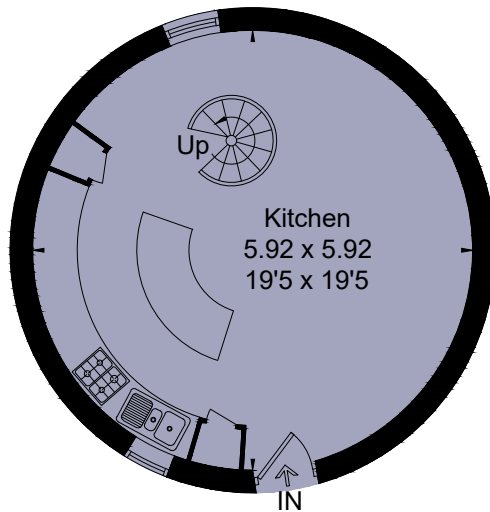

Approximate Area = 78.7 sq m / 847 sq ft
Including Limited Use Area (0.1 sq m / 1 sq ft)
For identification only. Not to scale.
© Fourwalls

Ground Floor

First Floor

Second Floor

Third Floor